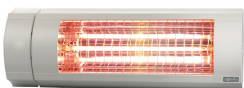

Heater Types

Somfy Heater (2kW) inc. Dimmer Switch
(optional item with a surcharge)