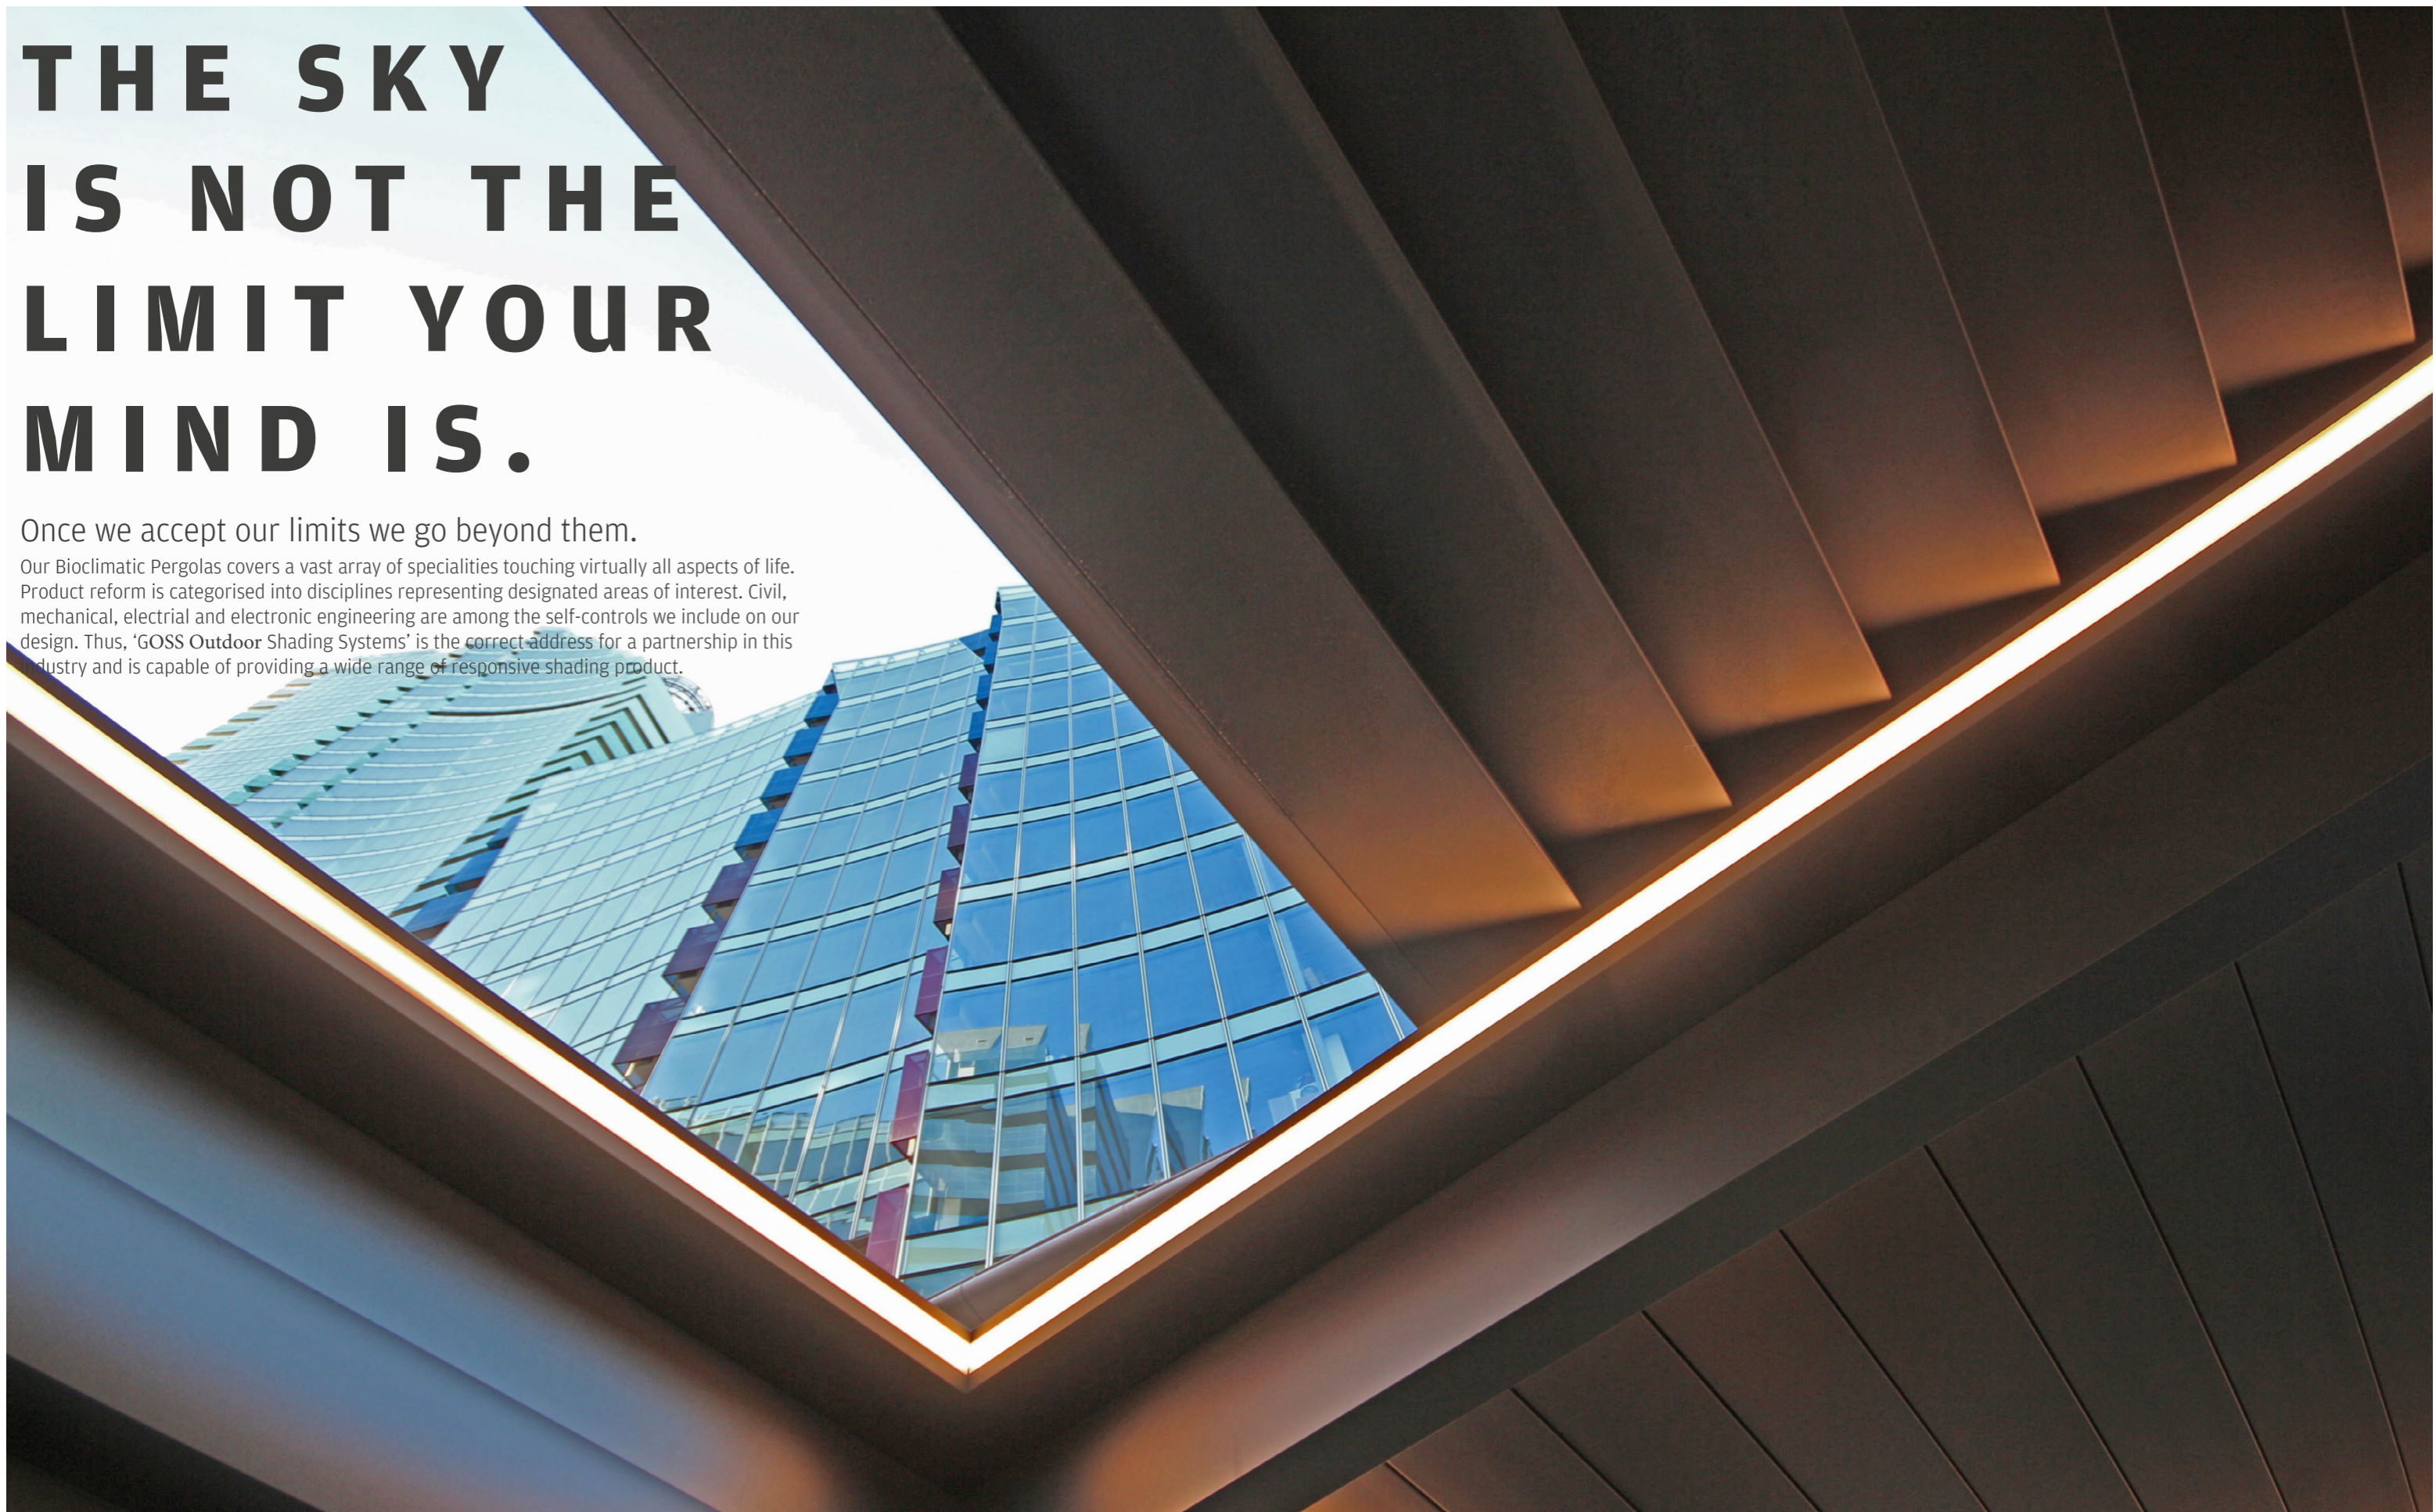

THE SKY IS NOT THE LIMIT YOUR MIND IS.

Once we accept our limits we go beyond them.

Our Bioclimatic Pergolas covers a vast array of specialities touching virtually all aspects of life. Product reform is categorised into disciplines representing designated areas of interest. Civil, mechanical, electrical and electronic engineering are among the self-controls we include on our design. Thus, 'GOSS Outdoor Shading Systems' is the correct address for a partnership in this industry and is capable of providing a wide range of responsive shading product.