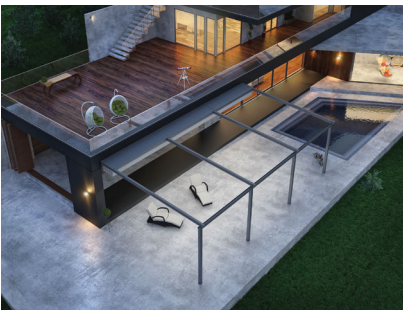

Available Options

- Somfy Wind Sensor
- Somfy Wind & Sun Sensor
- Infrared Heater (2000W)
- Fabric Colour Swatch
- Aluminium Powder Coating
- Aerosol Touch-up Spray Paint
- Packaging with Wooden Crate
- Balcony Glass & Glazing Systems
- Integrated Speaker Module Sound System
- Silicone
- Infrared Heater (3000W)
- Bi-metal Holesaw
- Heater, Dimmer Switch