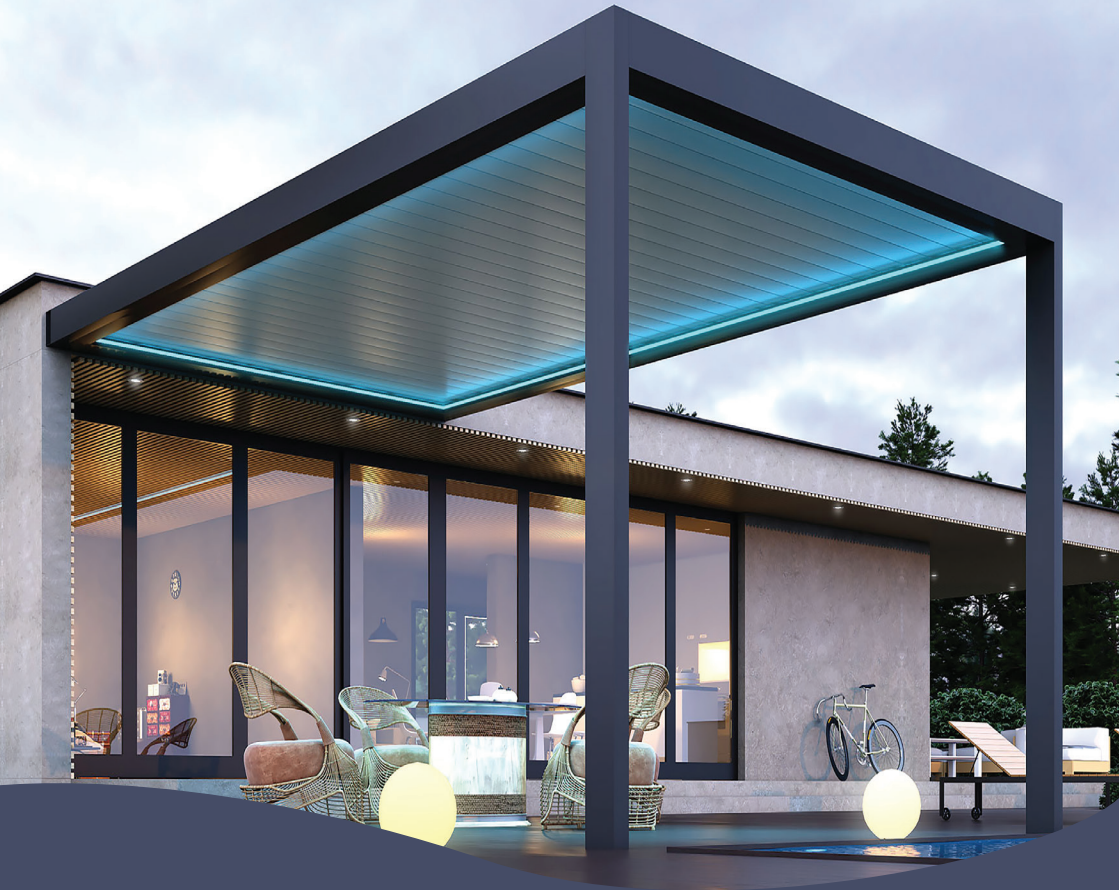

**GOSSOUTDOOR**

shading systems

**RETRACTABLE  
PERGOLAS & AWNINGS**

**GOSSOUTDOOR**

shading systems

Our retractable roof systems provide a stylish architectural covering which allows the outdoor areas to be used all year round in any weather condition.

## Bioclimatic Pergola Zeus

Retro

A work of wonders, the Bioclimatic Pergola series is one of our most contemporary installations. The Zeus series can create a bold statement in your outdoor space as well as be an incredibly flexible solution to extending your outreach with a variety of options to suit every individual project - whether standing tall by itself or attached to your property.

## Pergola Inclined Rhea

Inclined Rhea is a bespoke design model, hangs easily from walls and requires no ground support, so it's ideal for covering those tight areas.

This is a flexible, retractable system which has the option to be free-standing as well as wall-mounted. A pergola which is suitable for everyday budgets.