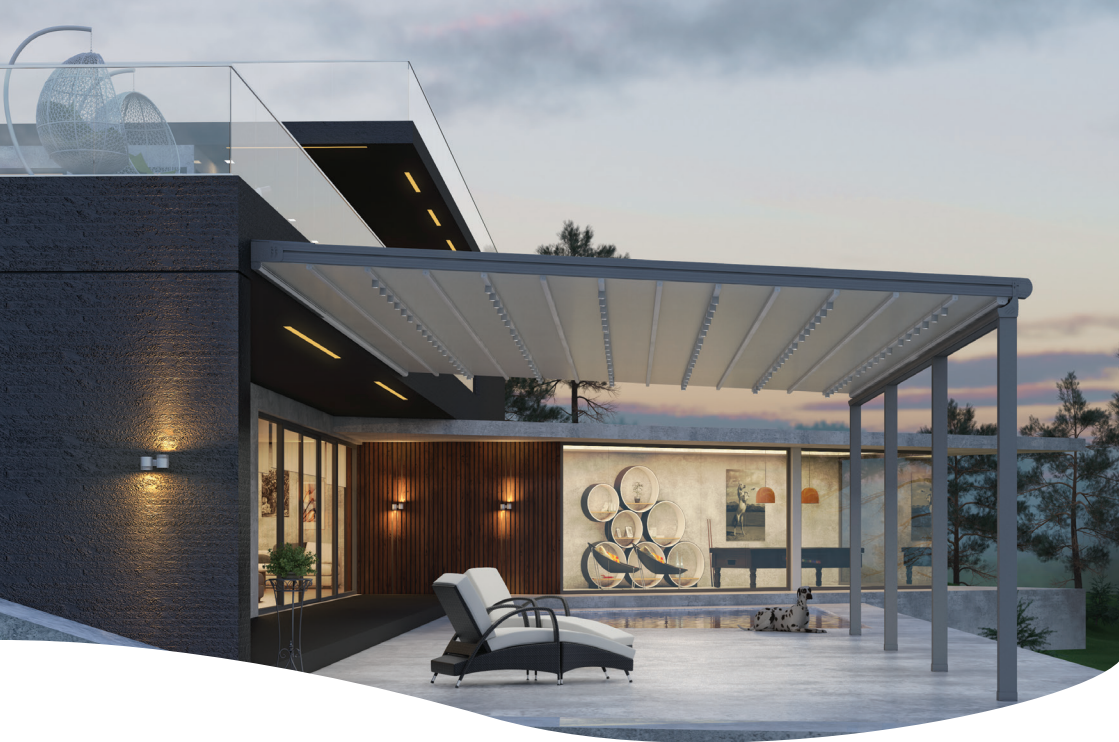

Our retractable roof systems provide a stylish architectural covering which allows the outdoor areas to be used all year round in any weather condition.

## Bioclimatic Pergola Zeus

Retro

A work of wonders, the Bioclimatic Pergola series is one of our most contemporary installations. The Zeus series can create a bold statement in your outdoor space as well as be an incredibly flexible solution to extending your outreach with a variety of options to suit every individual project - whether standing tall by itself or attached to your property.

## Pergola Inclined Rhea

Inclined Rhea is a bespoke design model, hangs easily from walls and requires no ground support, so it's ideal for covering those tight areas.

This is a flexible, retractable system which has the option to be free-standing as well as wall-mounted. A pergola which is suitable for everyday budgets.