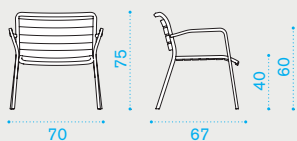

Lounge armchair

→ 7 | → 4 H 91 D 73 L 80 → 36,5

- OCPLD43 Alu. warmwhite
- OCPLD44 Alu. warmgrey
- OCPLD54 Alu. iris blue
- OCPLD47 Alu. poppy red

- OCCUPLA25 Cushion, nature white
- OCCUPLA24 Cushion, nature grey
- OCCUPLA27 Cushion, narval blue
- OCCUPLA29 Cushion, cherry red