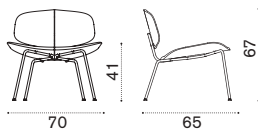

Rain cover

Ethi-Care

Lounge chair

AGPLB48T1

→ 8

Shaped seat cushion

black stone AGCUPLSAW28
velvet blue AGCUPLSA30
velvet artic grey AGCUPLSA34
geometric terra AGCUPLSPP35
geometric marine AGCUPLSPP36

→ 0,5