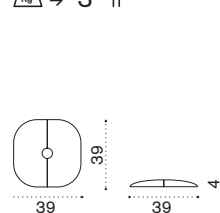

teak EJBST1

pickled teak EJBST5

→ 3