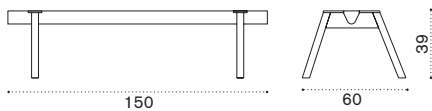

Beam L 150 with legs

alu. ACTRCM1D__

→ 10.5