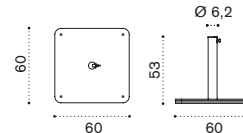

Base for 3,5x3,5 m parasols

48 kg base OMBAM22PB_

70 kg base OMBAM23PB_

48 - 70 kg → ☔