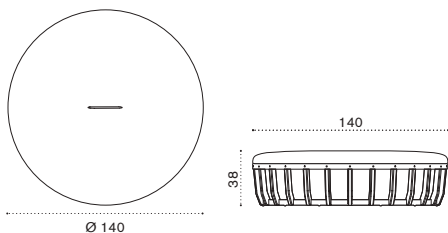

Pouf Ø 140 h38

pickled teak + seat cushion SWPM31D__T5
natural teak + seat cushion SWPM31D__T1

→ 42