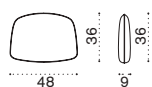

Lumbar cushion

black stone KNCULBPLAW28
nature grey KNCULBPLAW24
red diamonds KNCULBPLPP53

→ 0,2