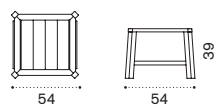

54x54 with removable tray

pickled teak PCTCQT5
teak PCTCQT1

→ 8,5

Petit club Rectangular coffee table

84x54 with removable tray

pickled teak PCTCRT5
teak PCTCRT1

→ 10

Ethimo