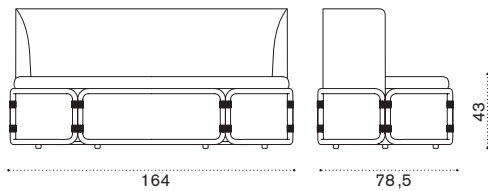

Rotin

2 seater sofa

pickled teak + rust fabric RTD2T5P13
pickled teak + ice fabric RTD2T5PP40
pickled teak + aegean blue fabric RTD2T5PP41

→ 46