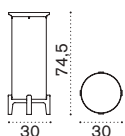

Milk

Emmanuel Gallina
Collection composed of:
portable solar lamp.

FSC™ certified product

Material

Natural Teak + Glass

Solar lamp

MKLAT1

IP65 50-100 LUMEN
Rechargeable battery 3.6V 2600 mAh
Li-ion Max endurance: 8h
Recharging cycles with line power 10h

Shake

Emmanuel Gallina
Collection composed of:
floor lamp / xl floor lamp.

FSC™ certified product

Material

Natural Teak + Frosted plexiglass

Floor lamp

SKLAM1T1

IP44 2700° K - 1650 LUMEN
LED 230 Vac 17W
ENERGETIC CLASS: A

XL floor lamp

SKLAM2T1

IP44 2700° K - 1650 LUMEN
LED 230 Vac 17W
ENERGETIC CLASS: A