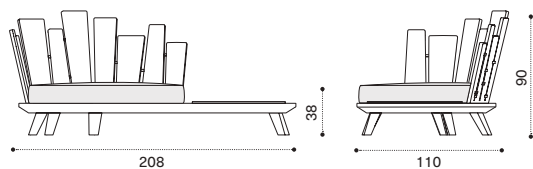

FSC™ certified product

Lounge armchair right

brushed natural teak RAPLDT1S
pickled teak RAPLDT5
seat cushion RACUPLD___

→ 35

Lounge armchair left

brushed natural teak RAPLST1S
pickled teak RAPLST5
seat cushion RACUPLS___

→ 35

Daybed right

brushed natural teak RADDT1S
pickled teak RADDT5
seat cushion RACUDD___

→ 60,5

Daybed left

brushed natural teak RADST1S
pickled teak RADST5
seat cushion RACUDS___

→ 60,5

Lounge armchair right with integrated coffee table

brushed natural teak + marble RAD2T1STDMS
brushed natural teak + smeraldo RAD2T1STDPSR
pickled teak + marble RAD2T5TDMS
pickled teak + smeraldo RAD2T5TDPSR
seat cushion RACUD2TD___

→ 68,5

Lounge armchair left with integrated coffee table