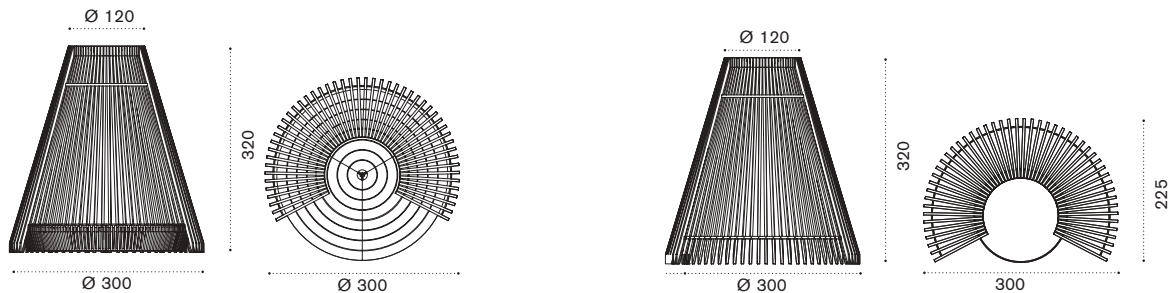

Wooden shelter Ø 3m x

h3,25m
Accoya® HUGUT1A
Siberian Larch HUGUT1L
curtain 2,8x2,65 m HUTDV____

→ 199