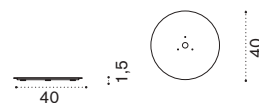

Base Plate

PHBALADG