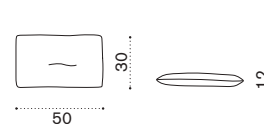

Back cushion 50X30

ice RTCUSCRPP40
leofanto 1 RTCUSCRPP42
carmide 11 RTCUSCRPP43
chartreuse RTCUSCRP29

→ 0,5