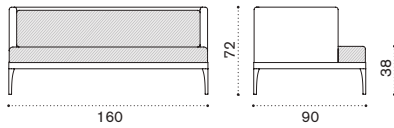

Rain cover

3 seater sofa

IFD3D4_W2_
cushions, seat+back IFCUD3AW2_

→ 49