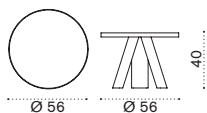

Round coffee table Ø 56

with slate grey ceramic stone top ESTCTD__LN
with dove grey ceramic stone top ESTCTD__LG

→ 9