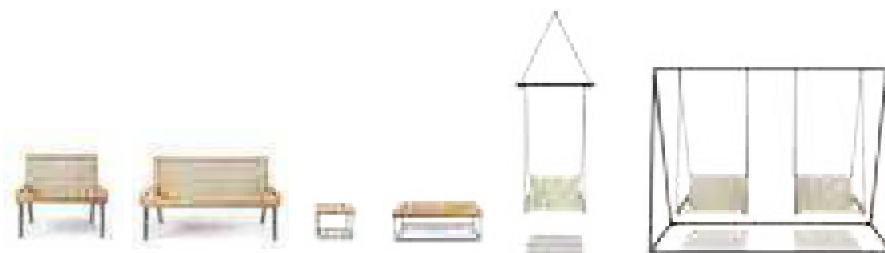

Ethi-Care

– Nautic

Material

Metal Coffee Brown

Natural Teak

Flat Rope Grey

238

Cushion