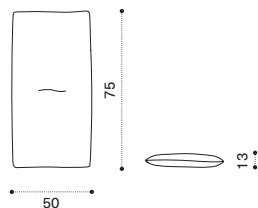

Sunbed back cushion 75x50 cm
RACULESC__
→ 1,5