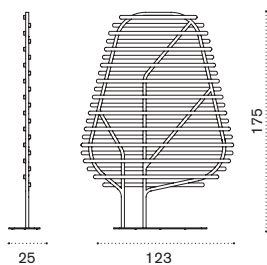

Planter
CTFIB44

Material

Shield 123x175 → 10
CTSCM1D44T1

Shield 145x145 → 10,5
CTSCM2D44T1