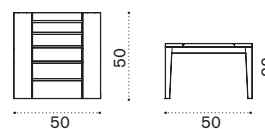

Square coffee table 50x50

RBTCQT1