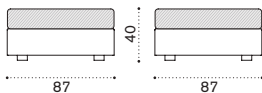

Pouf

CBPUW2_
cushion, seat CBCUPUA__

→ 9

286

Corner module

CBDMAUW2_
cushions, seat+back CBCUDMAUA__

→ 23,5

Ethimo