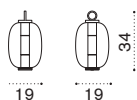

Lucerna

Luca Nichetto
Collection composed of: rechargeable lantern / wired lantern / lamp holder bracket / wired applique.

Material - Lighting fixture

Aluminium colour

Brass colour

Material - Blown glass

Fumé

Amber

Acid-etched Fumé

Acid-etched Amber

Light Anthracite

Acid-etched Light Anthracite

Rechargeable lantern

LNLAV_RD__

→ 2,5

IP44 LED 6W
3000° K - 450 LUMEN
N. batteries: 4 X 1,5V / 2600 mA
Max endurance with batteries: 8h
Recharging cycles 8h
ENERGETIC CLASS: A

Wired lantern

LNLAV_CD__

→ 2,5

IP44 LED 230 VAC 6W
3000° K - 450 LUMEN
ENERGETIC CLASS: A

Lamp holder bracket

LNSPLAD__

→ 1

Wired applique

LNLAAV_D__

→ 3

IP44 LED 230 VAC 6W
3000° K - 450 LUMEN
ENERGETIC CLASS: A