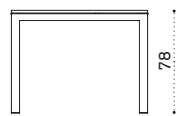

Rain cover
Ethi-Care

Extendable rectangular dining table 160-250x100

FTTPRM1B4_

→ 90 → 6-8

160 - 250

100

78

Folding armchair