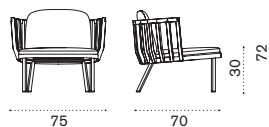

→ 45

Small coffee table Ø 50

pickled teak SWTCQH2D__T5
natural teak SWTCQH2D__T1

→ 9

Large coffee table 110x57

pickled teak SWTCRH1D__T5
natural teak SWTCRH1D__T1

→ 20

Alcove with curtain

pickled teak SWALS__T5
natural teak SWALS__T1
seat cushion + bed runner nature grey SWCUALAW24
back cushion red earth SWCUSCM1A76
back cushion nature grey SWCUSCM2AW24

→ 50

Club armchair

pickled teak SWPCD__T5
natural teak SWPCD__T1
cushions, seat+back SWCUPCAW24

→ 14

Dining armchair

pickled teak SWPDD__T5
natural teak SWPDD__T1
cushions, seat+back SWCUPD_____

→ 6,5

236

Barstool

pickled teak SWSGD__T5
natural teak SWSGD__T1
cushions, seat+back SWCUPD_____

→ 9