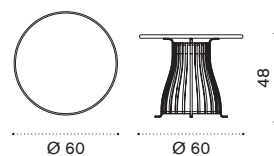

→ 16,5

Coffee table Ø 90 H43

alu. mineral grey + white VXTCTM2D53PLSB
 alu. mineral grey + ardesia VXTCTM2D53PLA
 alu. limestone white + white VXTCTM2D56PLSB
 alu. limestone white + ardesia VXTCTM2D56PLA