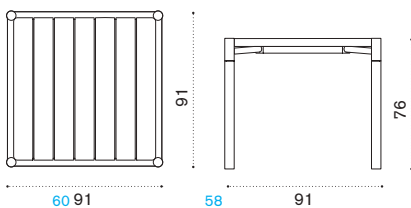

→ 6,5

Square dining table 91x91

teak KITPQT1
pickled teak KITPQT5

→ 18 → 4

252

2 seater sofa

teak + round rope sand KID2T1RCS
pickled teak + round rope dark grey KID2T5RCD

→ 13