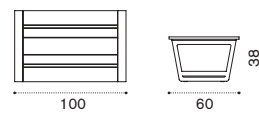

→ 58

Ethimo

Costes

Back end module right (D) / left (S)

teak CODMF_T1
pickled teak CODMF_T5
cushions, seat+back COCUDMFA____
kg → 39

Coffee table 100x60

teak COTCRM1T1
pickled teak COTCRM1T5
kg → 11

XL coffee table 120x80