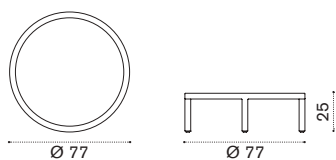

Ethimo

Grand Life

Coffee table Ø 77 h25

natural teak + ceramic stone ice white GLTCTH1T1LI
pickled teak + ceramic stone sand GLTCTH1T5LS

 → 9

Coffee table Ø 77 h45

natural teak + ceramic stone ice white GLTCTH2T1LI
pickled teak + ceramic stone sand GLTCTH2T5LS