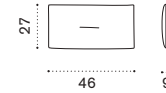

2 lumbar cushions red diamond KNCUDCM2PP53

 → 1

Lumbar cushion for armchair

1 lumbar cushion red diamond KNCUDCM1PP53

 → 0,5

2 seater sofa

natural teak KND2T1R70
pickled teak KND2T5R71
lumbar cushions KNCULBD2____