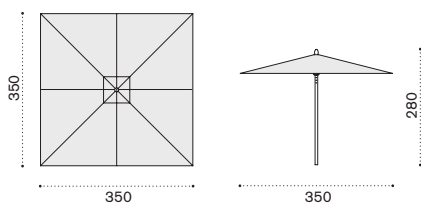

Square umbrella 3,5x3,5 m

UMOMQM2P_

13 kg → ☔ ☀

Base for 2,2x2,2 – 3x2 m parasols

23 kg base OMBAM11PB_

47 kg base OMBAM12PB_

23 - 47 kg → ☔

Base for 3,5x3,5 m parasols

48 kg base OMBAM22PB_

70 kg base OMBAM23PB_

48 - 70 kg → ☔

Technical info