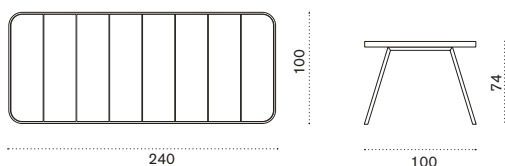

Swing

Rectangular dining table 240x100

pickled teak SWTPRM2D__T5
natural teak SWTPRM2D__T1

→ 48 → 8