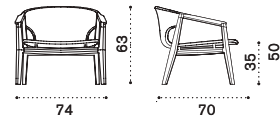

 → 16

Lounge armchair

natural teak KNPLT1R70
pickled teak KNPLT5R71
lumbar cushions KNCULBPL____

 → 9

Knit

Patrick Norguet

Collection composed of: armchair / 3 seater sofa / lounge armchair / 2 seater sofa / lounge high back armchair / rocking lounge armchair / footstool / coffee table / dining armchair / dining chair / square, rectangular and round dining table.