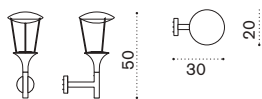

Base Plate

PHBALADG