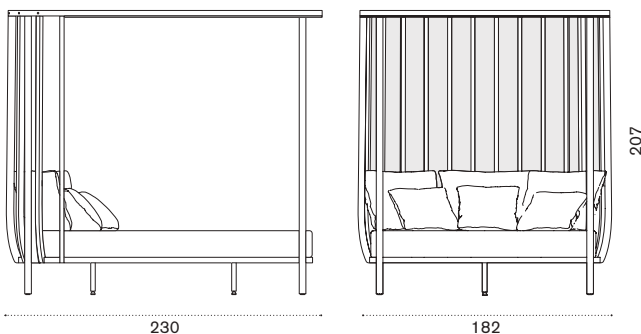

Alcove with curtain

pickled teak SWALS__T5
natural teak SWALS__T1
seat cushion + bed runner nature grey SWCUALAW24
back cushion red earth SWCUSCM1A76
back cushion nature grey SWCUSCM2AW24

→ 50