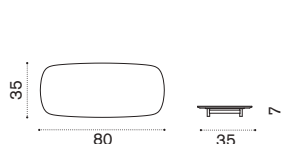

 → 9

Coffee table Ø53 H33

d. grey + ice white CPTCTH2DGLI
d. grey + brown CPTCTH2DGLIE
d. grey + acquamarina CPTCTH2DGPSP

 → 10

Coffee table 140x65x25H

dark grey + ice white CPTCRM2DGLI
dark grey + brown CPTCRM2DGLIE

 → 30

Coffee table 80x35x7H

dark grey + ice white CPTCRM1DGLI
dark grey + brown CPTCRM1DGLIE

 → 10

Swing

Patrick Norguet
 Collection composed of: alcove / 2 seater sofa / porch swing / XL sofa / lounge armchair / modular sofa / daybed / small and large coffee table / club armchair / barstool / dining armchair / round and rectangular dining table / pouf.