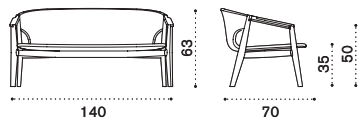

 → 16

Lounge armchair

natural teak KNPLT1R70
pickled teak KNPLT5R71
lumbar cushions KNCULBPL____

 → 9

Knit

Patrick Norguet

Collection composed of: armchair / 3 seater sofa / lounge armchair / 2 seater sofa / lounge high back armchair / rocking lounge armchair / footstool / coffee table / dining armchair / dining chair / square, rectangular and round dining table.