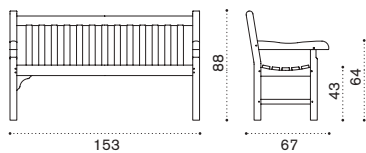

Bench

pickled teak NHPAT5
teak NHPAT1
mahogany NHPAM_
classic cushion NHCUPAA_

→ 21