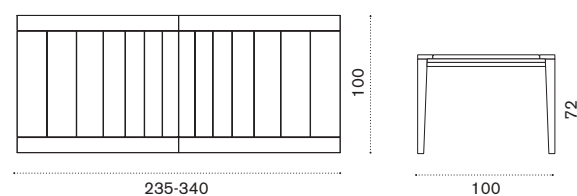

Rectangular extendable dining table 235-340x100

RBTPRM1T1

254

Ethimo

Ribot

Dining armchair
RBPDT1
cushion RBCUSEA___

 → 7,5 

Dining chair
RBSET1
cushion RBCUSEA___