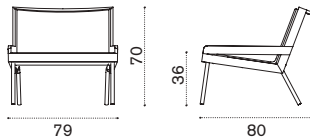

Allaperto

Matteo Thun & Antonio Rodriguez
Collection composed of: lounge armchair
/ 2 seater sofa / square and rectangular
coffee table / sunbed / lounge bed / hanging
armchair / free-standing outdoor swings.

FSC™ certified product

Lounge armchair

Allaperto Mountain Etwick AAPLS51T5W20
seat cushion espresso AACUSEPLAW39
Allaperto Mountain Tartan AAPLS51T1E38
sleeping bag AASBPPMA
lumbar cushion red navajo with velvet blue piping AACULBA31

Allaperto Urban AAPLS51T1E37

Allaperto Camping chic AAPLS43M3RTW
seat and back cushion lime AACUPLPPVA

Allaperto Nautic AAPLS51T1RFG
lumbar cushion AACULBM2____
decor cushion AACUDCQ____

Allaperto Veranda AAPLS51T1WN
lumbar cushion AACULBM2____
decor cushion AACUDCQ____

→ 12-14