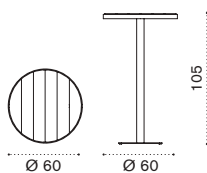

pickled teak LATPRM1B40T5
teak LATPRM1B51T1

 → 31   → 4-6

High round table Ø 60

pickled teak LATPTH2B40T5
teak LATPTH2B51T1

 → 17,5   → 2

High square dining table 70x70

pickled teak LATPQM1H2B40T5
teak LATPQM1H2B51T1