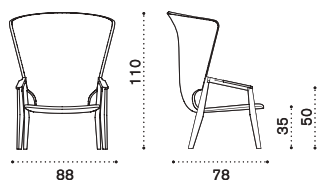

Knit

Patrick Norguet

Collection composed of: armchair / 3 seater sofa / lounge armchair / 2 seater sofa / lounge high back armchair / rocking lounge armchair / footstool / coffee table / dining armchair / dining chair / square, rectangular and round dining table.

FSC™ certified product

Lounge high back armchair

natural teak KNPLH2T1R70
pickled teak KNPLH2T5R71
lumbar cushions KNCULBPL___

→ 16