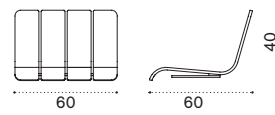

 → 19 

Freestand perforated corrugated panel

alu. ACPPD__

 → 11 

Seat L 60cm with backrest

teak ACS11T1

 → 6,5 

Seat L 150cm with backrest