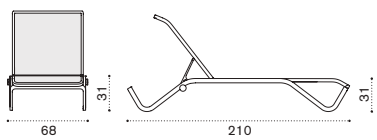

Fabrics

Acrylic
Nature Grey

Rain cover
Ethi-Care

Sun lounger

OCLED4___
mattress nature grey OCCULEAW24

→ 17

Smart

Collection composed of:
side table.