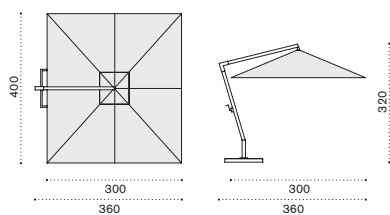

Rain cover

Ethi-Care

Rectangular umbrella 4x3 m

HOOBRFA__
8 concrete tiles SETMA8PZ

umbrella 90 + tiles 167

Square umbrella 3x3 m

HOOBQFA__
8 concrete tiles SETMA8PZ

umbrella 85 + tiles 167