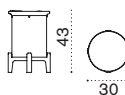

Milk

Emmanuel Gallina
Collection composed of:
portable solar lamp.

FSC™ certified product

Material

Natural Teak + Glass

Solar lamp

MKLAT1

IP65 50-100 LUMEN
Rechargeable battery 3.6V 2600 mAh
Li-ion Max endurance: 8h
Recharging cycles with line power 10h

Shake

Emmanuel Gallina
Collection composed of:
floor lamp / xl floor lamp.

FSC™ certified product

Material

Natural Teak + Frosted plexiglass

Floor lamp

SKLAM1T1

IP44 2700° K - 1650 LUMEN
LED 230 Vac 17W
ENERGETIC CLASS: A

XL floor lamp

SKLAM2T1

IP44 2700° K - 1650 LUMEN
LED 230 Vac 17W
ENERGETIC CLASS: A