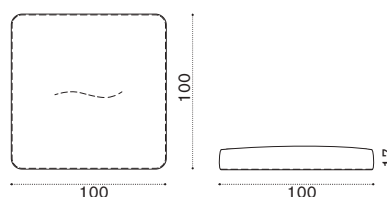

Cushion 100x100

soft ivory melange CPCUM1O001
aquamarine CPCUM1O732

→ 7