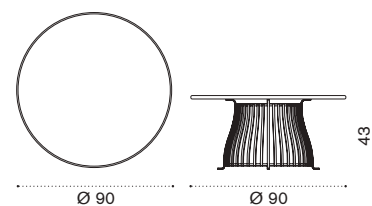

Coffee table Ø 90 H43

alu. mineral grey + white VXTCTM2D53PLSB
alu. mineral grey + ardesia VXTCTM2D53PLA
alu. limestone white + white VXTCTM2D56PLSB
alu. limestone white + ardesia VXTCTM2D56PLA

→ 38