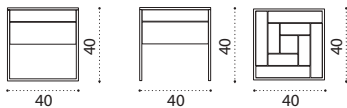

Step

Niccolò Grassi
Collection composed of:
square path lamp.

Material

Terracotta

Red Earth

Mud Grey

Square path lamp

STLAC__

→ 9

IP44 1xGU10 MAX 13W
FL 220-240V
ENERGETIC CLASS: E ≥ A++
(Bulb not included, depends on the bulb
used) according to European regulations