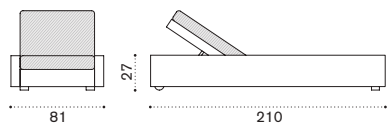

Sunbed

CBLEW2_
mattress CBCULEA__
→ 39,5