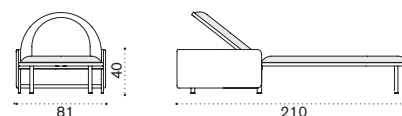

Sun lounger

sun lounger ESLEWNFD43T5
mattress nature white ESCULEAW25

→ 44