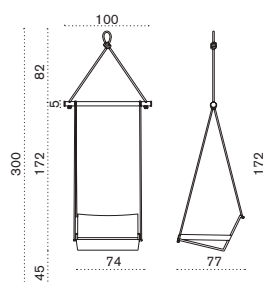

Hanging armchair

Allaperto Mountain Etwick AAPLAS51T5W20
seat cushion espresso AACUSEPLAW39
lumbar cushion red navajo with velvet blue piping AACULBA31
sleeping bag AASBPPMA

Allaperto Nautic AAPLAS51T1RFG
lumbar cushion AACULBM2____
decor cushion AACUDCQ____

Allaperto Veranda AAPLAS51T1WN
lumbar cushion AACULBM2____
decor cushion AACUDCQ____

→ 19