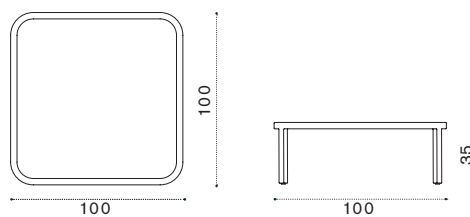

Square coffee table 100x100 h35

natural teak + ceramic stone ice white GLTCQHT1LI
pickled teak + ceramic stone sand GLTCQHT5LS

→ 15