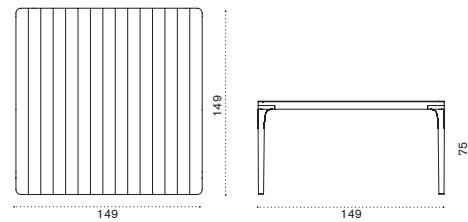

XL square dining table 149x149

aluminium + teak PLTPQM2D4_T1

→ 44 → 8