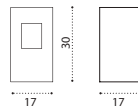

Tetris

Marc Sadler
Collection composed of:
lighting coffee table
or pouf.

FSC™ certified product

Material

Aluminium Warmwhite
+ Natural Teak

Aluminium Coffee Brown
+ Natural Teak

Table lamp or pouf

TELAD__T1

→ 13

IP54 2700° K - 200 LUMEN
usb charging, Li-ion battery 10W/h
max endurance >10h
recharging cycles 6/10h

Step

Niccolò Grassi
Collection composed of:
square path lamp.

Material

Terracotta

Red Earth

Mud Grey

Square path lamp

STLAC__

→ 9

IP44 1xGU10 MAX 13W
FL 220-240V
ENERGETIC CLASS: E ≥ A++
(Bulb not included, depends on the bulb
used) according to European regulations