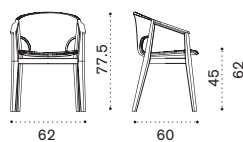

Dining chair

natural teak KNSET1R70
pickled teak KNSET5R71

 → 6,5

Dining armchair

natural teak KNPDT1R70
pickled teak KNPDT5R71

 → 7

Square dining table 90x90

natural teak KNTPQT1
pickled teak KNTPQT5