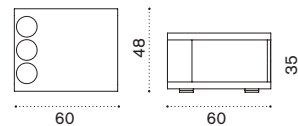

 → 19 

Freestand perforated corrugated panel

alu. ACPPD__

 → 11 

Seat L 60cm with backrest

teak ACS11T1

 → 6,5 

Seat L 150cm with backrest