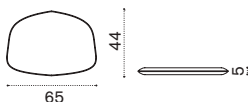

Rain cover

Ethi-Care

Lounge chair

AGPLB48T1

→ 8

Shaped seat cushion

black stone AGCUPLSAW28
velvet blue AGCUPLSA30
velvet artic grey AGCUPLSA34
geometric terra AGCUPLSPP35
geometric marine AGCUPLSPP36

→ 0,5