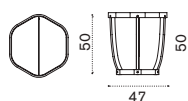

→ 45

Small coffee table Ø 50

pickled teak SWTCQH2D__T5
natural teak SWTCQH2D__T1

→ 9

Large coffee table 110x57

pickled teak SWTCRH1D__T5
natural teak SWTCRH1D__T1

→ 20

Alcove with curtain