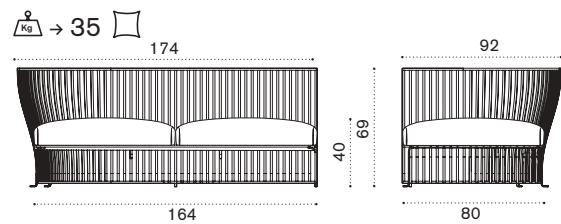

Back end module right

alu. mineral grey VXFDD53
alu. limestone white VXFDD56
cushions, seat+4back lichen VXCUDA46
cushions, seat+4back linen color VXCUDA49