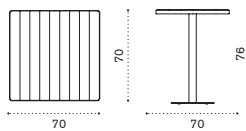

pickled teak L ATPH1B40T5
teak L ATPH1B51T1

→ 12,5 → 2

Laren

Square dining table 70x70

pickled teak LATPQM1H1B40T5
teak LATPQM1H1B51T1

 → 15,5   → 4

Square dining table 90x90

pickled teak LATPQM2B40T5
teak LATPQM2B51T1