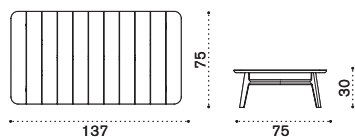

natural teak KNTCRM1T1
pickled teak KNTCRM1T5

 → 17 

244

Round coffee table Ø 50

natural teak KNTCTT1
pickled teak KNTCTT5

 → 4

Ethimo

Knit