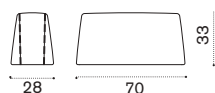

Short back cushion

soft ivory melange CPCUSCM1O001
aquamarine CPCUSCM1O732

→ 4 ☀