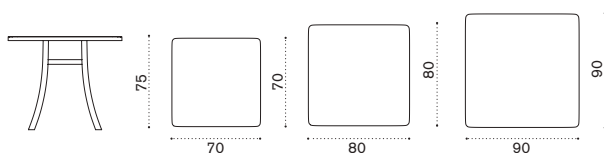

Elisir

Square dining table 70x70 – 80x80 – 90x90

70x70 EITPQM1B__
80x80 EITPQM2B__
90x90 EITPQM3B__

→ 12 - 14 - 17 → 2-4