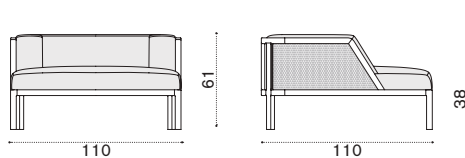

Ethi-Care*

Bergère

natural teak GLPIT1R1
pickled teak GLPIT5R2
cushions, seat+back GLCUP1_____

→ 19

Lounge armchair

natural teak GLPLT1R1
pickled teak GLPLT5R2
cushions, seat+back GLCUPL_____

→ 28,5

XL sofa