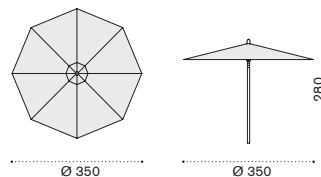

Round umbrella Ø 3,5 m

CCOMTM1FA_

→ 21