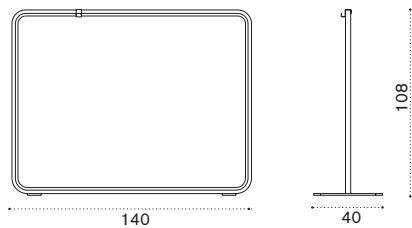

 → 19 

Freestand perforated corrugated panel

alu. ACPPD__

 → 11 

Seat L 60cm with backrest

teak ACS11T1

 → 6,5 

Seat L 150cm with backrest