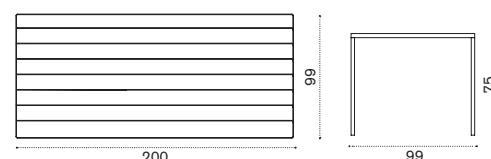

Rectangular dining table 200x99

with pickled teak table top ESTPRD__T5

→ 54 → 8