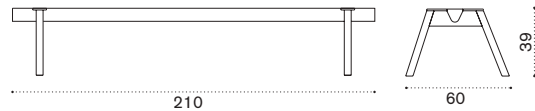

Beam L 210 with legs

alu. ACTRCM2D__

→ 12.5