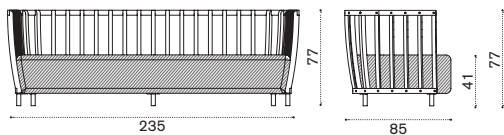

→ 84

pickled teak SWDOD__T5
 natural teak SWDOD__T1
 cushions, seat + 2 back SWCUD2AW24
 curtain SWTEDOV78

XL sofa

pickled teak SWD3D__T5
 natural teak SWD3D__T1
 cushions, seat + 3 back SWCUD3AW24

→ 59

Lounge armchair

pickled teak SWPLD__T5
 natural teak SWPLD__T1
 cushions, seat + back SWCUPLAW24

→ 29

Corner module

pickled teak SWDMAUD__T5
 natural teak SWDMAUD__T1
 cushions, seat + 2 back SWCUDMAUAW24

→ 30

XL central module