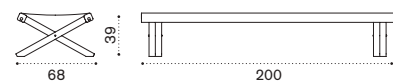

Acrylic
Narval Blue

Fabrics

Ethitex
White

Ethitex
Dove Grey

Sunbed

teak + fabric ETBRT1___
pickled teak + fabric ETBRT5A__

→ 13,5

Deck chair