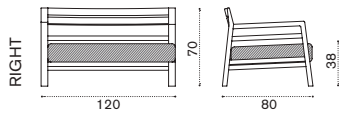

→ 58

Ethimo

Costes

Back end module right (D) / left (S)

teak CODMF_T1
pickled teak CODMF_T5
cushions, seat+back COCUDMFA____
kg → 39

Coffee table 100x60

teak COTCRM1T1
pickled teak COTCRM1T5
kg → 11

XL coffee table 120x80