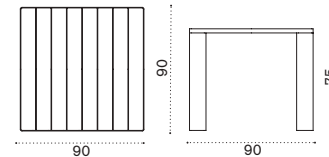

with ceramic stone top slate grey ESTPQD__LN
with ceramic stone top dove grey ESTPQD__LG

 → 23   → 4

Square dining table 90x90

with pickled teak top ESTPQD__T5

 → 20   → 4

Rectangular dining table 200x99

with slate grey ceramic stone table top ESTPRD__LN
with dove grey ceramic stone top ESTPRD__LG