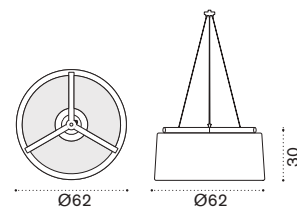

Suspension lamp
KILAT_RC_
kg → 8

IP44, 1XE27
(Bulb not included, depends on the bulb
used) according to European regulations