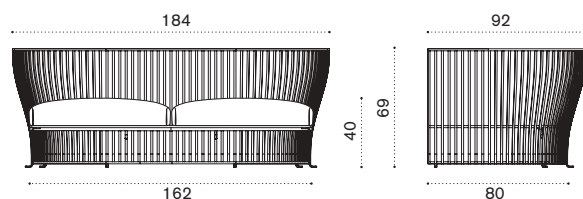

Venexia

Luca Nichetto
Collection composed of: lounge armchair
/ 2 seater sofa / back end module
/ cup holder / round coffee table.

FSC™ certified product

Material Frame	Material Table top	Fabrics		Fabrics		Cup holder	Rain cover
Aluminium Mineral Grey	Enamelled Lava Stone Opaque White	Acrylic Lichen	Acrylic Lichen Melange	Acrylic Lichen Twill	Pickled Teak	Ethi-Care*	
Aluminium Limestone White	Lava Stone Ardesia	Acrylic Linen Color	Polyester Orange	Polyester Rubelli Orange stripe			

Lounge armchair

alu. mineral grey VXPLD53
alu. limestone white VXPLD56
cushions, seat+3back lichen VXCUPLA46
cushions, seat+3back linen color VXCUPLA49

→ 26

2 seater sofa

alu. mineral grey VXD2D53
alu. limestone white VXD2D56

cushions, seat+5back lichen VXCUD2A46
cushions, seat+5back linen color VXCUD2A49

→ 40,5

220

Ethimo