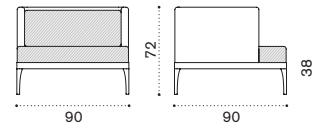

Lounge armchair

IFPLD4_W2_
cushions, seat+back IFCUPLAW2_

→ 30