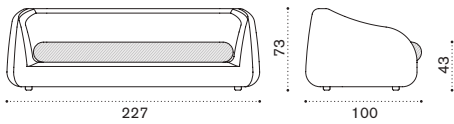

Ethi-Care

3 seater sofa

PHD3W2_
cushions, seat+2 back PHCUD3A__

→ 51

Rectangular coffee table 65x40

LOTGRW2_

→ 5,5

Lounge armchair