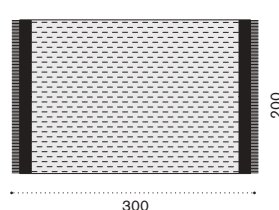

Goa

blue indigo GOTAPP81
green seaweed GOTAPP80

Coimbra

CMTAPP84

Petra

PTTAPP83

Gaia

Marc Sadler