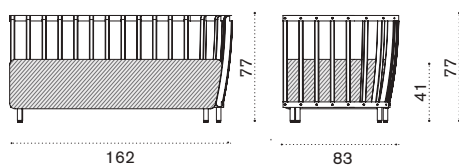

Swing

Patrick Norguet
Collection composed of: alcove / 2 seater sofa / porch swing / XL sofa / lounge armchair / modular sofa / daybed / small and large coffee table / club armchair / barstool / dining armchair / round and rectangular dining table / pouf.

FSC™ certified product

Back end module left

pickled teak SWDMFSD__T5
natural teak SWDMFSD__T1
cushions, seat+3 back SWCUDMFAW24

→ 45