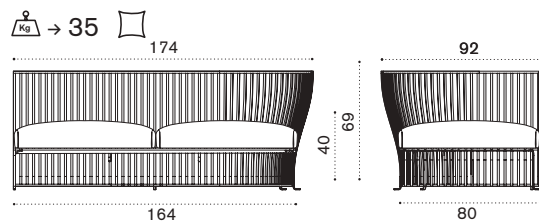

cushions, seat+5back lichen VXCUD2A46
cushions, seat+5back linen color VXCUD2A49

 → 40,5 

220

Ethimo

Venexia

Back end module left

alu. mineral grey VXFSD53
 alu. limestone white VXFSD56
 cushions, seat+4back lichen VXCUDA46
 cushions, seat+4back linen color VXCUDA49