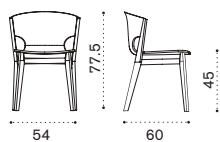

Knit

Dining chair

natural teak KNSET1R70
pickled teak KNSET5R71

→ 6,5