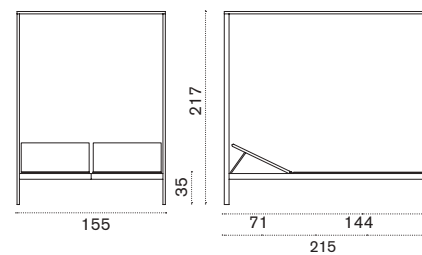

Lounge bed

Curtains included
Allaperto Mountain Etwick AAALB51T5W20
2 mattresses espresso AACUALAW39
lumbar cushion red navajo with velvet blue piping AACULBA31

Allaperto Urban AAALB51T5E37

→ 110-114