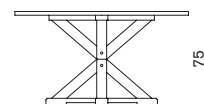

75

Square dining table 140x140

teak CSTPQT1

→ 56 → 8

140

75

Extendable rectangular dining table 220-260-300x100

teak CSTPRT1
pickled teak CSTPRT5