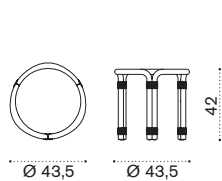

Coffee table Ø43,5 H42

pickled teak + cipollino marble RTTCTM1H2T5MC
pickled teak + statuary marble RTTCTM1H2T5MS
pickled teak + mosaic marble RTTCTM1H2T5MM
pickled teak + london smoke RTTCTM1H2T5PSL

→ 9