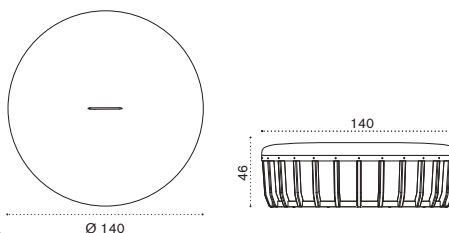

Pouf Ø 140 h46

pickled teak + seat cushion SWPM32D__T5
natural teak + seat cushion SWPM32D__T1

→ 48