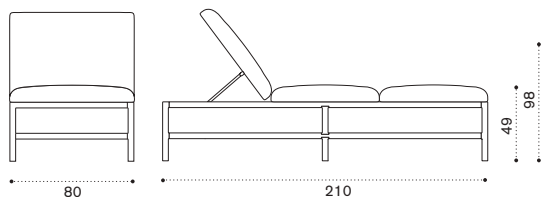

Sunbed

natural teak + mattress GLL1T1____
pickled teak + mattress GLL1T5____

→ 29