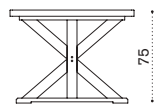

Cronos

Collection composed of: round dining table / square dining table / rectangular extendable dining table.

FSC™ certified product

Material

Pickled Teak

Natural Teak

Rain cover

Ethi-Care

Round dining table Ø 147

teak CSTPTT1
pickled teak CSTPTT5

→ 61,5 → 6-8

Ø 147

75

Square dining table 140x140

teak CSTPQT1

→ 56 → 8

140

75

Extendable rectangular dining table 220-260-300x100

teak CSTPRT1
pickled teak CSTPRT5

→ 100 → 8-12

220-260-300

75

100