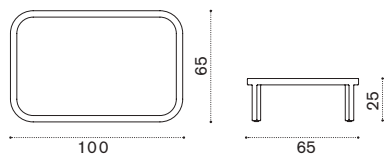

Rectangular coffee table 100x65 h25

natural teak + ceramic stone ice white GLTCRHT1LI
pickled teak + ceramic stone sand GLTCRHT5LS

→ 10