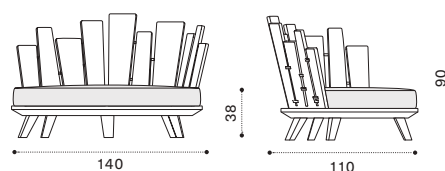

Lounge armchair left

brushed natural teak RAPLST1S
pickled teak RAPLST5
seat cushion RACUPLS___

→ 35