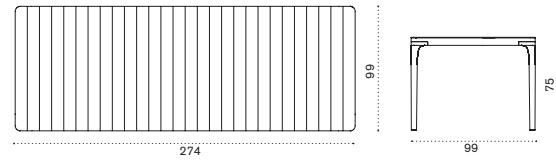

XL rectangular dining table 274x99

aluminium + teak PLTPRM2D4_T1

→ 49,2 → 10

Rectangular dining / Ping pong table 274x152,5

aluminium + ceramic stone PLTPRM3D38LP
ping pong kit included

→ 96,5 → 12