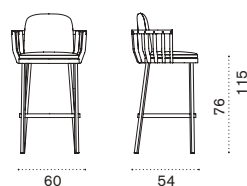

→ 45

Small coffee table Ø 50

pickled teak SWTCQH2D__T5
natural teak SWTCQH2D__T1

→ 9

Large coffee table 110x57

pickled teak SWTCRH1D__T5
natural teak SWTCRH1D__T1

→ 20

Alcove with curtain

→ 14

Dining armchair

pickled teak SWPDD__T5
natural teak SWPDD__T1
cushions, seat+back SWCUPD_____

→ 6,5

236

Barstool

pickled teak SWSGD__T5
natural teak SWSGD__T1
cushions, seat+back SWCUPD_____

→ 9

Ethimo

Swing

Rectangular dining table 240x100

pickled teak SWTPRM2D__T5
natural teak SWTPRM2D__T1

→ 48 → 8

Round dining table Ø 140

pickled teak SWTPTM1D__T5
natural teak SWTPTM1D__T1

→ 35 → 6-7