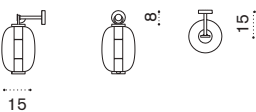

Wired applique

LNLAAV_D__

→ 3

IP44 LED 230 VAC 6W
3000° K - 450 LUMEN
ENERGETIC CLASS: A