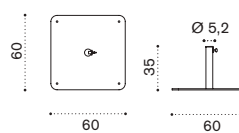

Base for 2,2x2,2 – 3x2 m parasols

23 kg base OMBAM11PB_

47 kg base OMBAM12PB_

23 - 47 kg → ☔