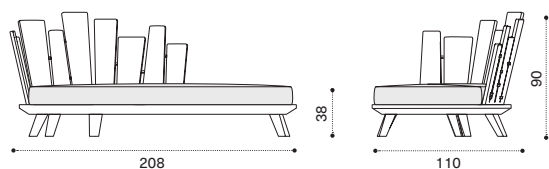

FSC™ certified product

Lounge armchair right

brushed natural teak RAPLDT1S
pickled teak RAPLDT5
seat cushion RACUPLD___

→ 35

Lounge armchair left

brushed natural teak RAPLST1S
pickled teak RAPLST5
seat cushion RACUPLS___

→ 35

Daybed right

brushed natural teak RADDT1S
pickled teak RADDT5
seat cushion RACUDD___

→ 60,5

Daybed left

brushed natural teak RADST1S
pickled teak RADST5
seat cushion RACUDS___

→ 60,5

Lounge armchair right with integrated coffee table