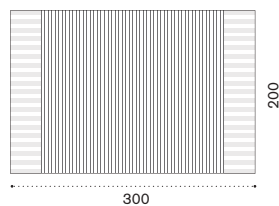

Goa

blue indigo GOTAPP81
green seaweed GOTAPP80