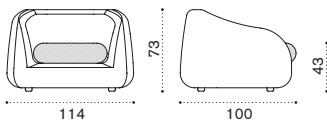

Lounge armchair

PHPOW2_
cushions, seat+back PHCUPOA__

→ 32