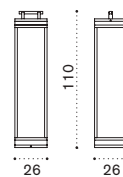

XL floor lamp

CALAXB4_T5
→ 11,5

IP44 2700° K - 1650 LUMEN
LED 230 Vac 17W
ENERGETIC CLASS: A