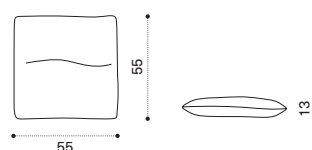

Back cushion 55x55 cm

RACUSCM2___

→ 1