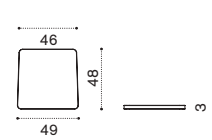

teak COTCRM2T1
pickled teak COTCRM2T5
kg → 20

Dining armchair

teak COPDT1
pickled teak COPDT5
kg → 10

Cushion

cushion COCUPDA____
kg → 1

Round dining table Ø 175

teak COTPTM1T1
pickled teak COTPTM1T5
kg → 94,5