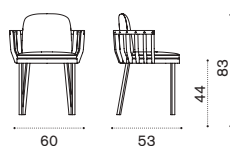

→ 45

Small coffee table Ø 50

pickled teak SWTCQH2D__T5
natural teak SWTCQH2D__T1

→ 9

Large coffee table 110x57

pickled teak SWTCRH1D__T5
natural teak SWTCRH1D__T1

→ 20

Alcove with curtain

pickled teak SWALS__T5
natural teak SWALS__T1
seat cushion + bed runner nature grey SWCUALAW24
back cushion red earth SWCUSCM1A76
back cushion nature grey SWCUSCM2AW24

→ 50

Club armchair

pickled teak SWPCD__T5
natural teak SWPCD__T1
cushions, seat+back SWCUPCAW24

→ 14

Dining armchair

pickled teak SWPDD__T5
natural teak SWPDD__T1
cushions, seat+back SWCUPD_____

→ 6,5

236

Barstool

pickled teak SWSGD__T5
natural teak SWSGD__T1
cushions, seat+back SWCUPD_____

→ 9