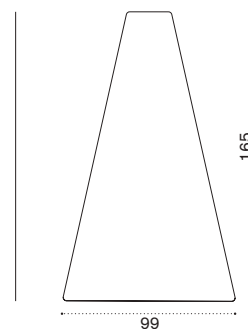

Ace

Patrick Norguet
Collection composed of:
referee chair / bench / bag holder / shoe
holder / storage / tray / free-standing panel.

FSC™ certified product

Seat L 150cm without backrest

teak ACS20T1

→ 10

Black cork tray

black cork ACVSM1BC

→ 3

Shelter

metal ACSHD__

→ 12,5

Referee chair

teak + metal ACSAD__

→ 52

258

Side panels

metal ACPND59__

→ 4

Ethimo