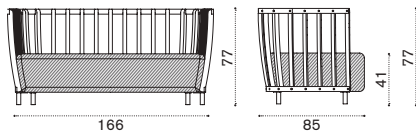

Polyester Green Sardinia

Rain cover

Ethi-Care

Swing

2 seater sofa

pickled teak SWD2D__T5
 natural teak SWD2D__T1
 cushions, seat + 2 back SWCUD2AW24

→ 43

Porch swing