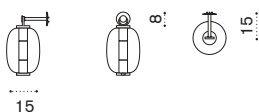

Wired applique

LNLAAV_D__

→ 3

IP44 LED 230 VAC 6W
3000° K - 450 LUMEN
ENERGETIC CLASS: A