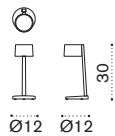

Hanging lamp
GALASP1__IG
kg → 0,5

IP54 2700° K 200 LUMEN
usb charging, Li-ion battery 10W/h
max endurance >10h
recharging cycles 6/10h