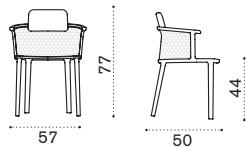

Acrylic Nature Grey

Acrylic Black Stone

Rain cover

Ethi-Care

Dining armchair

NIPDD__T1

→ 8,5

Barstool