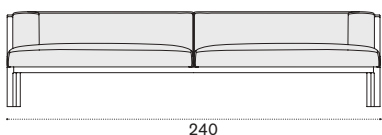

XL sofa

natural teak GLD3T1R1
pickled teak GLD3T5R2
cushions, seat+back GLCUDI_____

→ 52