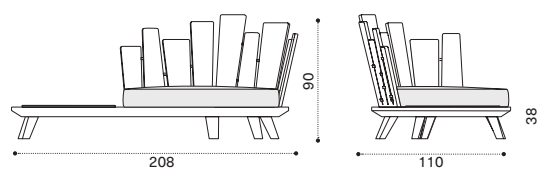

Lounge armchair left with integrated coffee table

brushed natural teak + marble RAD2T1STSMS
brushed natural teak + smeraldo RAD2T1STSPSR
pickled teak + marble RAD2T5TSMS
pickled teak + smeraldo RAD2T5TSPSR
seat cushion RACUD2TS___

→ 68,5