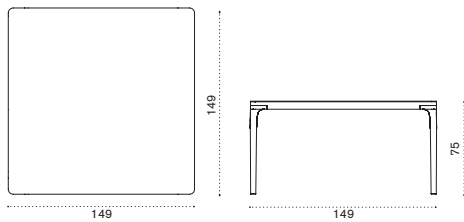

Play

XL square dining table 149x149

aluminium PLTPQM2D4_
aluminium + ceramic stone PLTPQM2D__L_

→ 52-54 → 8