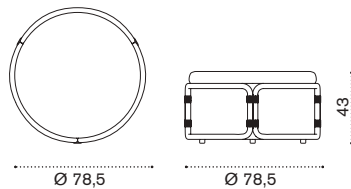

 → 17 

Coffee table Ø43,5 H42

pickled teak + cipollino marble RTTCTM1H2T5MC
 pickled teak + statuary marble RTTCTM1H2T5MS
 pickled teak + mosaic marble RTTCTM1H2T5MM
 pickled teak + london smoke RTTCTM1H2T5PSL