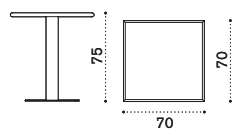

Barstool

FLTPQM1H1B__

→ 18 → 2-4