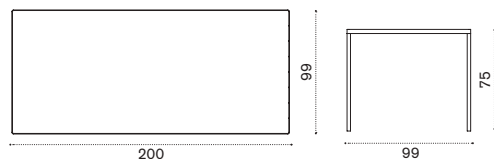

Rectangular dining table 200x99

with slate grey ceramic stone table top ESTPRD__LN
with dove grey ceramic stone top ESTPRD__LG

→ 65 → 8