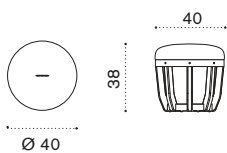

Pouf Ø 40 h38

pickled teak + seat cushion SWPM11D__T5
natural teak + seat cushion SWPM11D__T1

→ 5