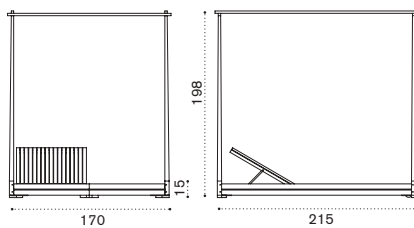

Lounge bed with curtains

Curtains included EZALT1S00T1
mattresses EZCUALA__

Sun lounger

EZLES00T1
mattress EZCULEA__