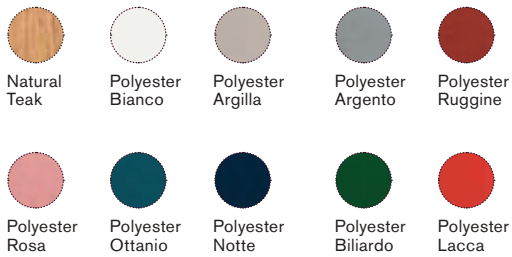

Gaia

Marc Sadler

Collection composed of:
Table lamp / hanging
lamp.

FSC™ certified product

Material

Table lamp
GALAT1P1__IG
kg → 0,5

IP54 2700° K 200 LUMEN
usb charging, Li-ion battery 10W/h
max endurance >10h
recharging cycles 6/10h

Hanging lamp
GALASP1__IG
kg → 0,5

IP54 2700° K 200 LUMEN
usb charging, Li-ion battery 10W/h
max endurance >10h
recharging cycles 6/10h

296

Kilt lamp

Marcello Ziliani

Collection composed of:
suspension lamp.

FSC™ certified product

Material

Suspension lamp
KILAT_RC_
kg → 8

IP44, 1XE27
(Bulb not included, depends on the bulb
used) according to European regulations

Ethimo