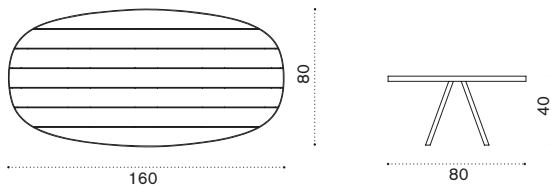

Esedra

Luca Nichetto

Collection composed of: 3 seater sofa / lounge armchair / coffee table / square, rectangular and oval dining table / dining armchair / sun lounger.

FSC™ certified product

Oval coffee table 160x80

with pickled teak top ESTCOD__T5

→ 21