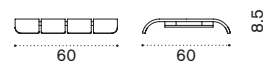

teak ACS21T1

 → 16,5 

Seat L 60cm without backrest

teak ACS10T1

 → 4 

Ace

Patrick Norguet
Collection composed of:
referee chair / bench / bag holder / shoe
holder / storage / tray / free-standing panel.

FSC™ certified product