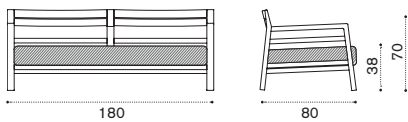

Material

Fabrics

Fabrics

Rain cover

3 seater sofa

teak COD3T1
pickled teak COD3T5
cushions, seat+2 back COCUD3A____

→ 48

Lounge armchair