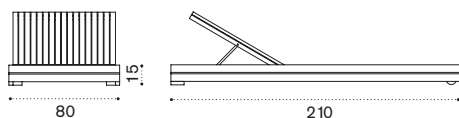

Acrylic
Dove Grey

Velum
White Stone

Lounge bed with curtains

Curtains included EZALT1S00T1
mattresses EZCUALA__

Sun lounger

EZLES00T1
mattress EZCULEA__

Friends

Collection composed of:
square dining table
/ rectangular dining table.