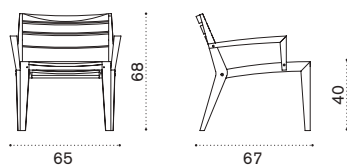

Lounge armchair

RBPLT1
cushion RBCUPLA___