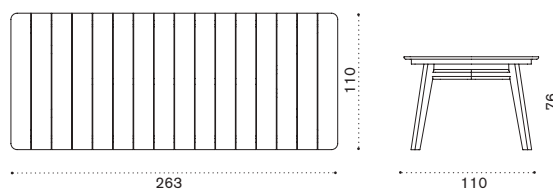

XL rectangular dining table 263x110

natural teak KNTPRM2T1
pickled teak KNTPRM2T5

→ 95 → 10