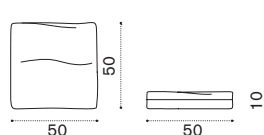

Ethimo

Grand Life

Coffee table Ø 77 h25

natural teak + ceramic stone ice white GLTCTH1T1LI
pickled teak + ceramic stone sand GLTCTH1T5LS

 → 9

Coffee table Ø 77 h45

natural teak + ceramic stone ice white GLTCTH2T1LI
pickled teak + ceramic stone sand GLTCTH2T5LS