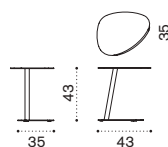

Smart – side table 43x35

SMTCRD__

→ 3,5