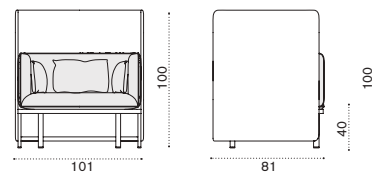

Lounge high back armchair

natwick tight weave ESPLH2WNFD__
natwick wide weave ESPLH2WNHD__
cushions, seat+3 back ESCUPLA__
headrest cushion ESCUTEA__

→ 35