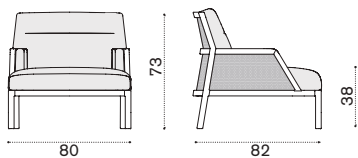

Bergère

natural teak GLPIT1R1
pickled teak GLPIT5R2
cushions, seat+back GLCUP1_____

→ 19