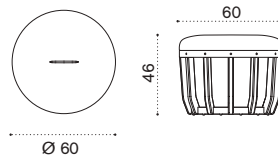

pickled teak + seat cushion SWPM21D__T5
natural teak + seat cushion SWPM21D__T1

→ 10,5

Pouf Ø 60 h46

pickled teak + seat cushion SWPM22D__T5
natural teak + seat cushion SWPM22D__T1

→ 13,5

Pouf Ø 140 h38

pickled teak + seat cushion SWPM31D__T5
natural teak + seat cushion SWPM31D__T1