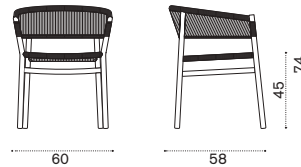

→ 6,5

Square dining table 91x91

teak KITPQT1
pickled teak KITPQT5

→ 18 → 4

252

2 seater sofa

teak + round rope sand KID2T1RCS
pickled teak + round rope dark grey KID2T5RCD

→ 13