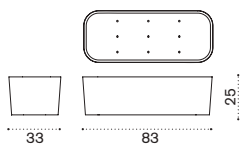

Clostra

Emmanuel Gallina
Collection composed of: high shield
/ low shield / planter.

FSC™ certified product

Material

Shield 145x145 → 10,5
CTSCM2D44T1

→ 13

294

Ethimo