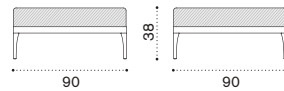

IFDMF_D4_W2_
cushions, seat+back IFCUDMF_AW2_
 → 25 

Daybed module right (D) / left (S)

IFDMD_D4_W2_
cushions, seat+back IFCUDMD_AW2_
 → 47 

Pouf

IFPUD4_W2_
cushion IFCUPUAW2_
 → 14 

Sun lounger

aluminium + lightwick IFLED4_W2_
mattress IFCULEAW2_
 → 17 