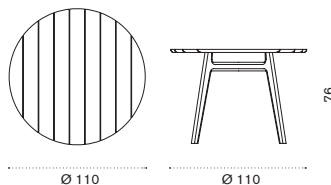

Round dining table Ø 110

natural teak KNTPTT1
pickled teak KNTPTT5

→ 27 → 5