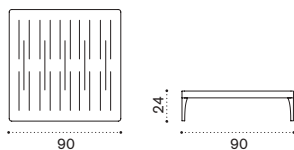

Square coffee table 90x90

IFTCQD4_
 → 15