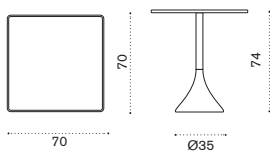

 → 33,5  → 2

Dining table 60X60 h 105
CNTPQM1H2D_____

 → 35,5  → 2

Dining table 70X70h 74
CNTPQM2H1D_____

 → 34,5  → 2-4

Kilt

Marcello Ziliani

Collection composed of: teak dining armchair / stainless steel dining armchair / 2 seater sofa / lounge armchair / coffee table / dining table.