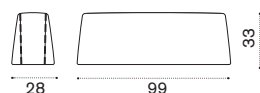

Long back cushion

soft ivory melange CPCUSCM2O001
aquamarine CPCUSCM2O732

→ 5.5 ☀