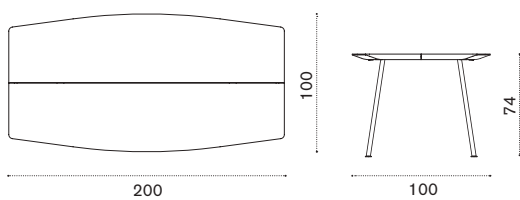

Rectangular dining table 200x100

AGTPRB48T1

→ 45 → 8