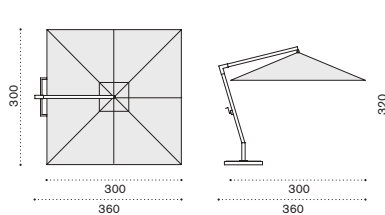

Rain cover

Ethi-Care

Rectangular umbrella 4x3 m

HOOBRFA__
8 concrete tiles SETMA8PZ

umbrella 90 + tiles 167

Square umbrella 3x3 m

HOOBQFA__
8 concrete tiles SETMA8PZ

umbrella 85 + tiles 167