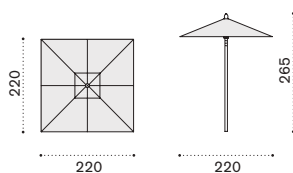

Ethi-Care

Square umbrella 2,2x2,2 m

UMOMQM1P_

12 kg → ☔ ☀

Rectangular umbrella 3x2 m

UMOMRP_

12 kg → ☔ ☀

Square umbrella 3,5x3,5 m