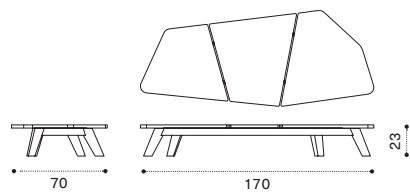

Coffee table 68 x 70 - small
 brushed natural teak + marble RATCQT1SMS
 brushed natural teak + smeraldo RATCQT1SPSR
 → 26

Coffee table 68 x 70 - small
 pickled teak + marble RATCQT5MS
 pickled teak + smeraldo RATCQT5PSR
 → 26

Coffee table 70 x 170 - large
 brushed natural teak + marble RATCRT1SMS
 brushed natural teak + smeraldo RATCRT1SPSR
 → 40

Coffee table 70 x 170 - large
 pickled teak + marble RATCRT5MS
 pickled teak + smeraldo RATCRT5PSR
 → 40