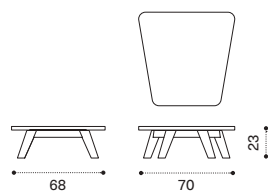

RACUSCM1___

→ 1

226

Back cushion 55x55 cm

RACUSCM2___

→ 1

Ethimo

Rafael

Coffee table 68 x 70 - small
 brushed natural teak + marble RATCQT1SMS
 brushed natural teak + smeraldo RATCQT1SPSR
 → 26

Coffee table 68 x 70 - small
 pickled teak + marble RATCQT5MS
 pickled teak + smeraldo RATCQT5PSR
 → 26