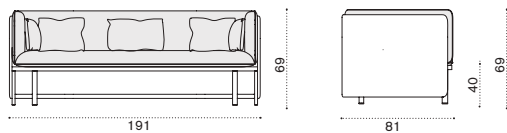

3 seater sofa

natwick tight weave ESD3H1WNFD__
natwick wide weave ESD3H1WNHD__
cushions, seat+5 back ESCUD3A__

→ 50