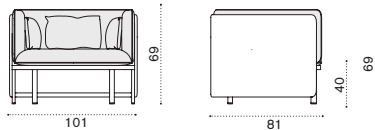

Esedra

Lounge armchair

natwick tight weave ESPLH1WNFD__
natwick wide weave ESPLH1WNHD__
cushions, seat+3 back ESCUPLA__

→ 32