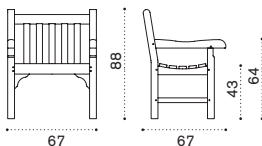

Ethi-Care

Acrylic Cherry Red

Acrylic Black Stone

Rain cover

Armchair

pickled teak NHPOT5
teak NHPOT1
mahogany NHPOM_
classic cushion NHCUPAOA_

→ 12,5

Bench