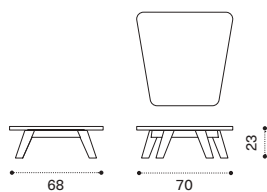

RACUSCM1___

→ 1

226

Back cushion 55x55 cm

RACUSCM2___

→ 1

Ethimo

Rafael

Coffee table 68 x 70 - small
 brushed natural teak + marble RATCQT1SMS
 brushed natural teak + smeraldo RATCQT1SPSR
 → 26

Coffee table 68 x 70 - small
 pickled teak + marble RATCQT5MS
 pickled teak + smeraldo RATCQT5PSR
 → 26