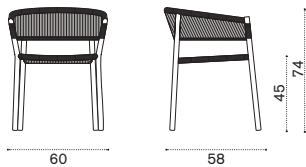

Dining armchair

stainless steel + round rope grey KIPDS00RCG

→ 6,5