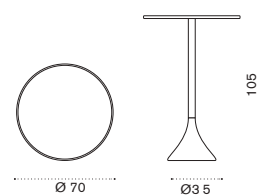

→ 34 → 2

250

Dining table Ø 70 h 105

CNTPTM2H2D_____

→ 36 → 2

Ethimo

Concreto

Dining table 60X60 h 74
CNTPQM1H1D_____