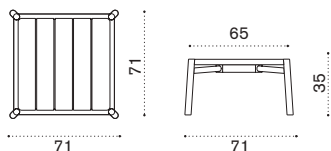

 → 9 

Dining armchair

natwick + warmwhite PVPDD43WN
rope light grey + warmwhite PVPDD43R1
rope lava grey + dark grey PVPDDGR4

 → 9 

Square coffee table 65x65

teak KITCQT1
pickled teak KITCQT5

 → 7

Ribot