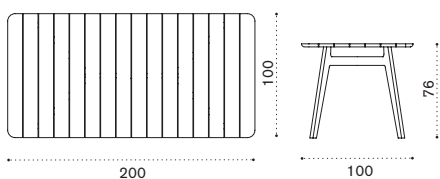

 → 17  → 4

Round dining table Ø 110

natural teak KNTPTT1
pickled teak KNTPTT5

 → 27  → 5

Rectangular dining table 200x100

natural teak KNTPRM1T1
pickled teak KNTPRM1T5

 → 70  → 6-8

XL rectangular dining table 263x110