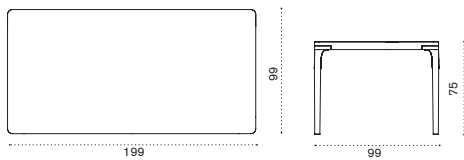

Rectangular dining table 199x99

aluminium PLTPRM1D4_
aluminium + ceramic stone PLTPRM1D4_L_

→ 48-50 → 8