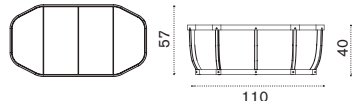

→ 45

Small coffee table Ø 50

pickled teak SWTCQH2D__T5
natural teak SWTCQH2D__T1

→ 9

Large coffee table 110x57

pickled teak SWTCRH1D__T5
natural teak SWTCRH1D__T1

→ 20

Alcove with curtain