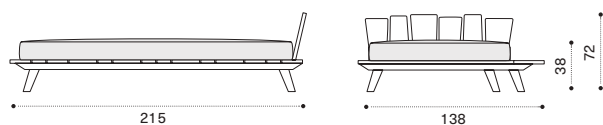

Sunbed
brushed natural teak RALET1S
pickled teak RALET5
seat cushion RACULEP__
→ 40