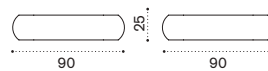

PHPOW2_
cushions, seat+back PHCUPOA__

→ 32

288

Square coffee table 90x90

LOTQW2_

→ 10,5

Ethimo

Holiday