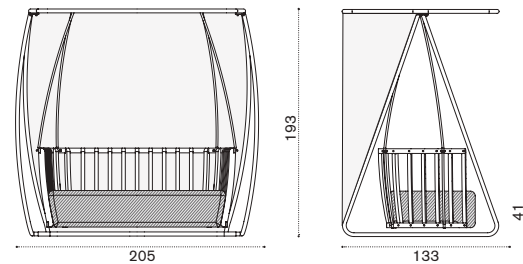

Porch swing

→ 84