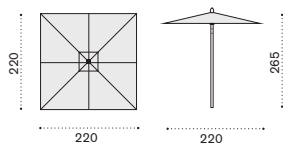

Square umbrella 2,2x2,2 m

CCOMQM2FA_

→ 19

Square umbrella 3x3 m

CCOMQM1FA_

→ 21

Classic

Round umbrella Ø 2,5 m