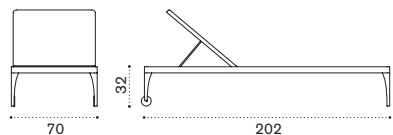

Sun lounger

aluminium + lightwick IFLED4_W2_
mattress IFCULEAW2_
→ 17

aluminium + ethitex IFLED4_E5_
→ 13