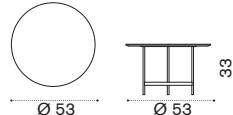

 → 9

Coffee table Ø53 H33

d. grey + ice white CPTCTH2DGLI
d. grey + brown CPTCTH2DGLIE
d. grey + acquamarina CPTCTH2DGPSP

 → 10

Coffee table 140x65x25H

dark grey + ice white CPTCRM2DGLI
dark grey + brown CPTCRM2DGLIE