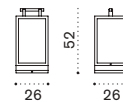

Rechargeable table lamp

CALATRB4_T5
→ 9

IP44 2700° K
LED n. 4 x 4W
N. batteries: 2 x 12V 2Ah SSL
Max endurance with batteries: 10h
Recharging cycle 8h
ENERGETIC CLASS: A