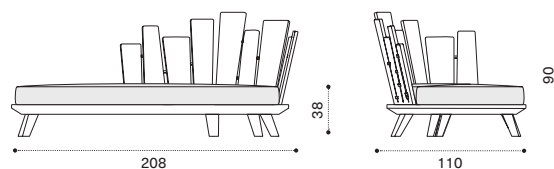

→ 35

Daybed right

brushed natural teak RADDT1S
pickled teak RADDT5
seat cushion RACUDD___

→ 60,5

Daybed left

brushed natural teak RADST1S
pickled teak RADST5
seat cushion RACUDS___

→ 60,5

Lounge armchair right with integrated coffee table