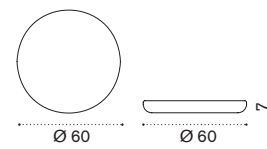

Seat L 150cm without backrest

teak ACS20T1

 → 10 

Black cork tray

black cork ACVSM1BC

 → 3 

Shelter

metal ACSHD__