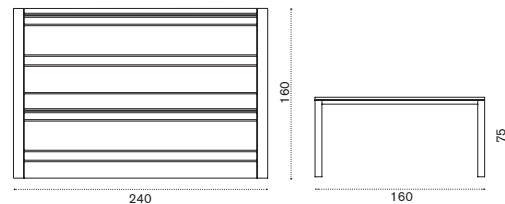

Rectangular dining table 240x160

teak COTPRM1T1
pickled teak COTPRM1T5
kg → 105