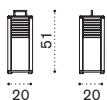

Table lamp

GGLATD52T1

→ 3,5

IP44 2700° K - 1650 LUMEN
LED 230 Vac 17W
ENERGETIC CLASS: A