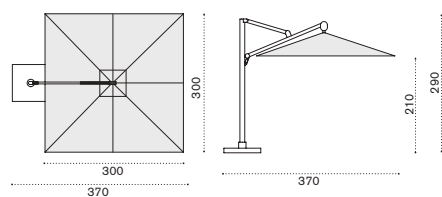

Adjustable square umbrella 3x3 m

FROBQD52__