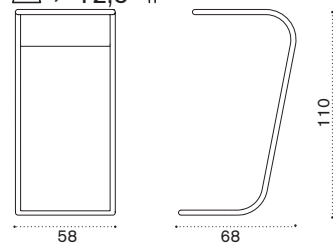

Shelter

metal ACSHD__

→ 12,5

Referee chair

teak + metal ACSAD__

→ 52