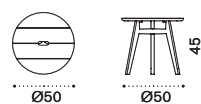

natural teak KNTCRM1T1
pickled teak KNTCRM1T5

 → 17 

244

Round coffee table Ø 50

natural teak KNTCTT1
pickled teak KNTCTT5

 → 4

Ethimo

Knit