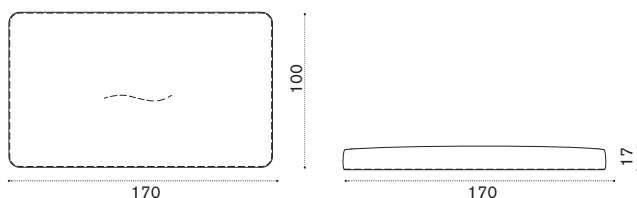

Calipso

Cushion 170x100

soft ivory melange CPCUM2O001
aquamarine CPCUM2O732

→ 12 ☀