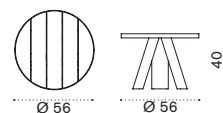

with slate grey ceramic stone top ESTCTD__LN
 with dove grey ceramic stone top ESTCTD__LG

 → 9

Round coffee table Ø 56

with pickled teak top ESTCTD__T5

 → 9

Esedra

Luca Nichetto

Collection composed of: 3 seater sofa / lounge armchair / coffee table / square, rectangular and oval dining table / dining armchair / sun lounger.