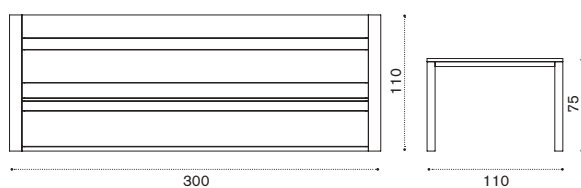

XL rectangular dining table 300x110

teak COTPRM2T1
pickled teak COTPRM2T5
kg → 108