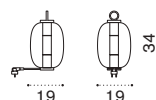

Lucerna

Luca Nichetto
Collection composed of: rechargeable lantern / wired lantern / lamp holder bracket / wired applique.

Material - Lighting fixture

Aluminium colour

Brass colour

Material - Blown glass

Fumé

Amber

Acid-etched Fumé

Acid-etched Amber

Light Anthracite

Acid-etched Light Anthracite

Rechargeable lantern

LNLAV_RD__

→ 2,5

IP44 LED 6W
3000° K - 450 LUMEN
N. batteries: 4 X 1,5V / 2600 mA
Max endurance with batteries: 8h
Recharging cycles 8h
ENERGETIC CLASS: A

Wired lantern

LNLAV_CD__

→ 2,5

IP44 LED 230 VAC 6W
3000° K - 450 LUMEN
ENERGETIC CLASS: A

Lamp holder bracket

LNSPLAD__

→ 1

Wired applique

LNLAAV_D__

→ 3

IP44 LED 230 VAC 6W
3000° K - 450 LUMEN
ENERGETIC CLASS: A