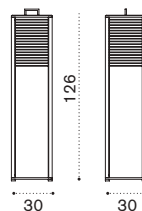

XL floor lamp

GGLAXD52T1

→ 9

IP44 2700° K - 1650 LUMEN
LED 230 Vac 17W
ENERGETIC CLASS: A

Wall lamp

GGLAWD52T1

→ 3

IP44 2700° K - 1650 LUMEN
LED 230 Vac 17W
ENERGETIC CLASS: A