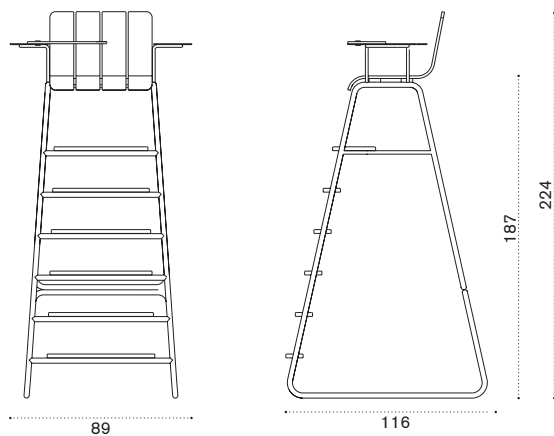

258

Side panels

metal ACPND59__

→ 4