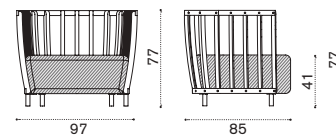

→ 84

pickled teak SWDOD__T5
 natural teak SWDOD__T1
 cushions, seat + 2 back SWCUD2AW24
 curtain SWTEDOV78

XL sofa

pickled teak SWD3D__T5
 natural teak SWD3D__T1
 cushions, seat + 3 back SWCUD3AW24

→ 59

Lounge armchair

pickled teak SWPLD__T5
 natural teak SWPLD__T1
 cushions, seat + back SWCUPLAW24

→ 29

Corner module

pickled teak SWDMAUD__T5
 natural teak SWDMAUD__T1
 cushions, seat + 2 back SWCUDMAUAW24

→ 30

XL central module