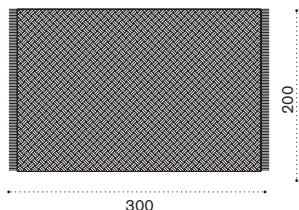

Coimbra

CMTAPP84