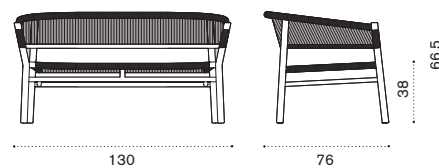

→ 6,5

Square dining table 91x91

teak KITPQT1
pickled teak KITPQT5

→ 18 → 4

252

2 seater sofa

teak + round rope sand KID2T1RCS
pickled teak + round rope dark grey KID2T5RCD

→ 13