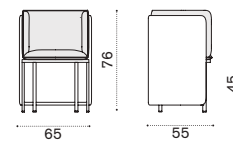

FSC™ certified product

Oval coffee table 160x80

with pickled teak top ESTCOD__T5

 → 21

Dining armchair

natwick tight weave ESPDH1WNFD__
natwick wide weave ESPDH1WNHD__
cushions, seat+back ESCUPDA__

 → 13

Square dining table 90x90