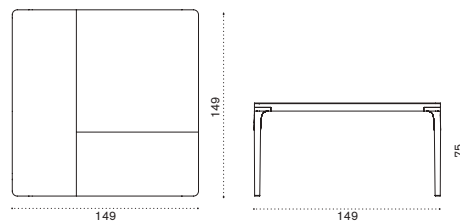

aluminium + teak PLTQM1D4_T1

→ 29 → 4

XL square dining table 149x149

aluminium + ceramic stone table top Disegno PLTPQM2D4_LL

→ 54 → 8

Play

XL square dining table 149x149

aluminium PLTPQM2D4_
aluminium + ceramic stone PLTPQM2D__L_