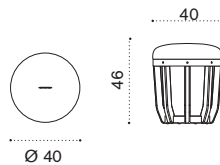

Pouf Ø 40 h38

pickled teak + seat cushion SWPM11D__T5
natural teak + seat cushion SWPM11D__T1

→ 5

Pouf Ø 40 h46

pickled teak + seat cushion SWPM12D__T5
natural teak + seat cushion SWPM12D__T1

→ 6,5

Pouf Ø 60 h38