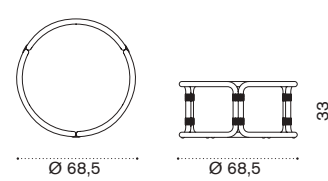

Coffee table Ø68,5 H33

pickled teak + mosaic marble RTTCTM2H1T5MM
pickled teak + london smoke RTTCTM2H1T5PSL
pickled teak + cipollino marble RTTCTM2H1T5MC
pickled teak + statuary marble RTTCTM2H1T5MS

→ 9,5