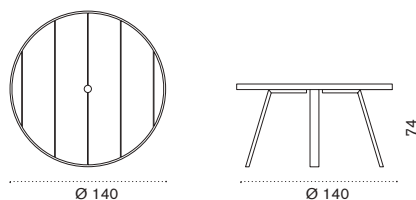

Ethimo

Swing

Rectangular dining table 240x100

pickled teak SWTPRM2D__T5
natural teak SWTPRM2D__T1

→ 48 → 8

Round dining table Ø 140

pickled teak SWTPTM1D__T5
natural teak SWTPTM1D__T1

→ 35 → 6-7