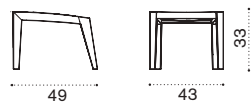

Rectangular extendable dining table 235-340x100

RBTPRM1T1

254

Ethimo

Ribot

Dining armchair
RBPDT1
cushion RBCUSEA___

 → 7,5 

Dining chair
RBSET1
cushion RBCUSEA___