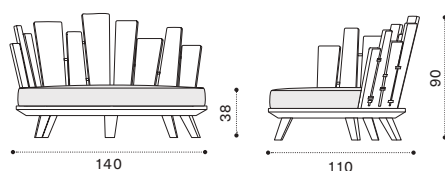

Rafael

Paola Navone

Collection composed of:

lounge armchair / daybed / lounge armchair with integrated coffee table / coffee table / sunbed / octagonal dining table / XL octagonal dining table / round dining table / dining armchair.

FSC™ certified product

Lounge armchair right

brushed natural teak RAPLDT1S
pickled teak RAPLDT5
seat cushion RACUPLD___

→ 35