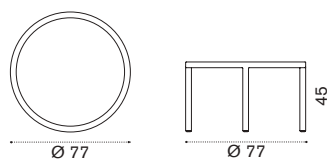

Coffee table Ø 77 h45

natural teak + ceramic stone ice white GLTCTH2T1LI
pickled teak + ceramic stone sand GLTCTH2T5LS

→ 9