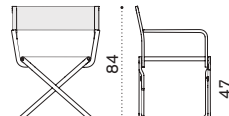

Folding armchair

SOSPD4_A2_

→ 6 → 1

59

84

51

47

Extendable XL rectangular dining table 240-360x100

FTTPRM2B4_

→ 120 → 8-12