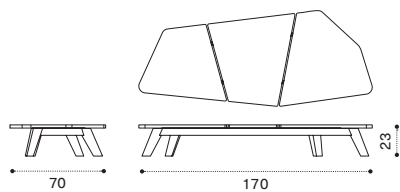

Coffee table 70 x 170 - large
brushed natural teak + marble RATCRT1SMS
brushed natural teak + smeraldo RATCRT1SPSR
→ 40