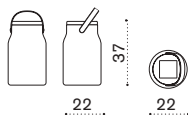

Shake

Emmanuel Gallina
Collection composed of:
floor lamp / xl floor lamp.

FSC™ certified product

Material

Natural Teak + Frosted plexiglass

Floor lamp

SKLAM1T1

IP44 2700° K - 1650 LUMEN
LED 230 Vac 17W
ENERGETIC CLASS: A