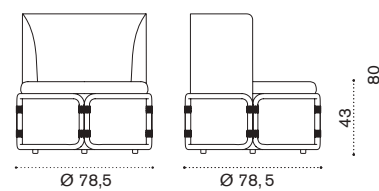

Lounge armchair

pickled teak + rust fabric RTPLT5P13
pickled teak + ice fabric RTPLT5PP40
pickled teak + aegean blue fabric RTPLT5PP41

→ 22,5