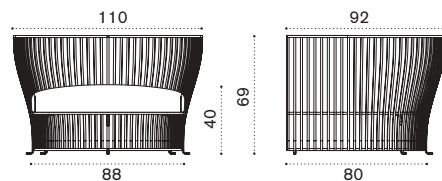

Lounge armchair

alu. mineral grey VXPLD53
alu. limestone white VXPLD56
cushions, seat+3back lichen VXCUPLA46
cushions, seat+3back linen color VXCUPLA49

 → 26 

2 seater sofa

alu. mineral grey VXD2D53
alu. limestone white VXD2D56