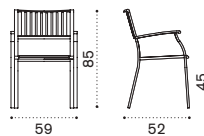

→ 7

Dining armchair

EIPDB__

Classic seat cushion (H 3cm) EICUSEPDAW2_
Pratic seat cushion (H 2cm) CUSEPREIA1

→ 8,5

Sunbed

Metal white + white ethitex EILEB31E57
Metal mud grey + dove grey ethitex EILEB40E52