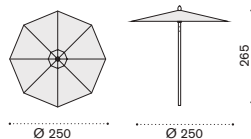

Classic

Round umbrella Ø 2,5 m

CCOMTM2FA_

→ 19