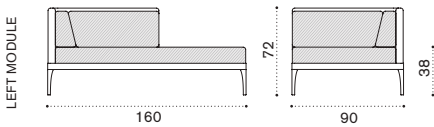

IFDMF_D4_W2_
cushions, seat+back IFCUDMF_AW2_
 → 25 

Daybed module right (D) / left (S)

IFDMD_D4_W2_
cushions, seat+back IFCUDMD_AW2_
 → 47 

Pouf

IFPUD4_W2_
cushion IFCUPUAW2_
 → 14 

Sun lounger

aluminium + lightwick IFLED4_W2_
mattress IFCULEAW2_
 → 17 