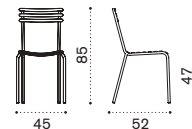

Dining chair

FLSEB__