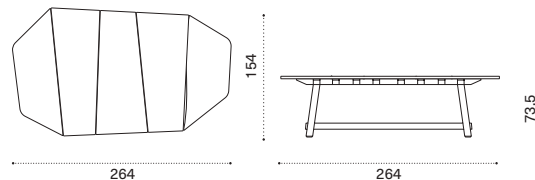

 → 160   → 8

Dining table 264 x 154

brushed natural teak + marble RATPRM1T1SMS
brushed natural teak + smeraldo RATPRM1T1SPSR
pickled teak + marble RATPRM1T5MS
pickled teak + smeraldo RATPRM1T5PSR

 → 255   → 10