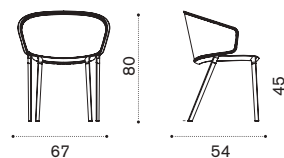

Dining armchair

natwick + warmwhite PVPDD43WN
rope light grey + warmwhite PVPDD43R1
rope lava grey + dark grey PVPDDGR4

→ 9