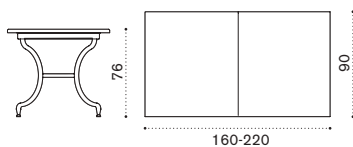

Extendable rectangular dining table 160-220x90

EITPRM1B__

→ 65 → 6-8

Dining chair

EISEB__

Classic seat cushion (H 3cm) EICUSEPDAW2_
Pratic seat cushion (H 2cm) CUSEPREIA1

→ 7