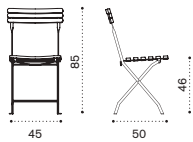

Folding chair

pickled teak L ASPB40T5
teak L ASPB51T1

→ 6