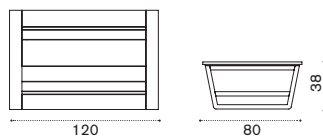

XL coffee table 120x80

teak COTCRM2T1
pickled teak COTCRM2T5
kg → 20