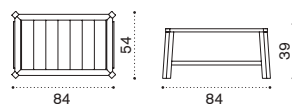

54x54 with removable tray

pickled teak PCTCQT5
teak PCTCQT1

→ 8,5

Petit club Rectangular coffee table

84x54 with removable tray

pickled teak PCTCRT5
teak PCTCRT1

→ 10

Ethimo