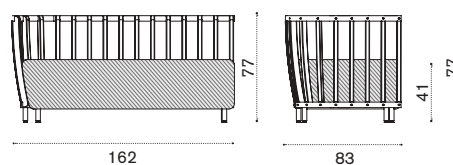

→ 45

Small coffee table Ø 50

pickled teak SWTCQH2D__T5
natural teak SWTCQH2D__T1

→ 9

Large coffee table 110x57

pickled teak SWTCRH1D__T5
natural teak SWTCRH1D__T1

→ 20

Alcove with curtain