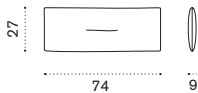

Lumbar cushion for 3 seater sofa

2 lumbar cushions red diamond KNCUDCM2PP53

→ 1