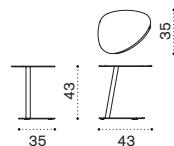

Smart – side table 43x35

SMTCRD_
→ 3,5