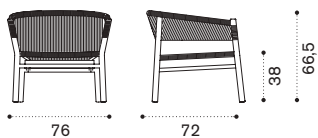

Lounge armchair

teak + round rope sand KIPLT1RCS
teak + round rope olive green KIPLT1R56
teak + round rope ruby wine KIPLT1R52
pickled teak + round rope dark grey KIPLT5RCD

→ 9