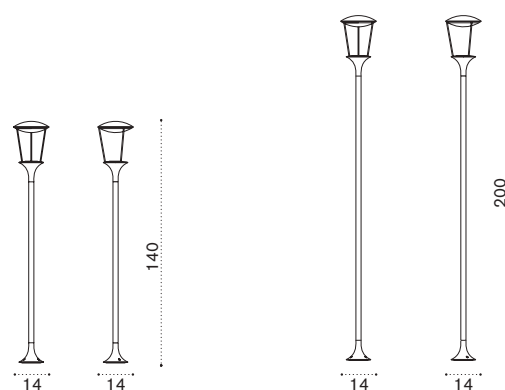

Wall Lamp

PHLAWDG

IP65 LED 230 VAC 15W
3000° K - 1500 LUMEN
ENERGETIC CLASS: A

Base Plate

PHBALADG