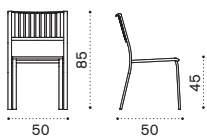

→ 7

Dining armchair

EIPDB__

Classic seat cushion (H 3cm) EICUSEPDAW2_
Pratic seat cushion (H 2cm) CUSEPREIA1

→ 8,5

Sunbed

Metal white + white ethitex EILEB31E57
Metal mud grey + dove grey ethitex EILEB40E52