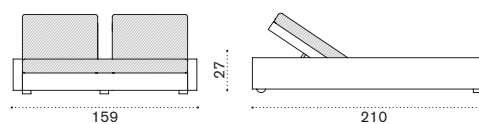

with glass CBTCRW2_
 → 22

Sunbed

CBLEW2_
mattress CBCULEA__
 → 39,5  

Double sunbed

CBLDW2_
mattress CBCULDA__
 → 68  

Phorma

Collection composed of:
3 seater sofa / lounge
armchair.

Loto