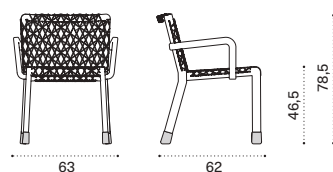

Dining armchair

brushed natural teak RAPDT1SR1
pickled teak RAPDT5R1

→ 6