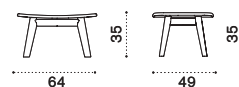

Footstool

natural teak KNFTT1R70
pickled teak KNFTT5R71

→ 5