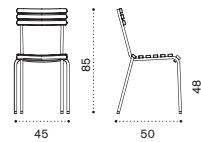

Dining chair

pickled teak L ASEB40T5
teak L ASEB51T1

→ 5