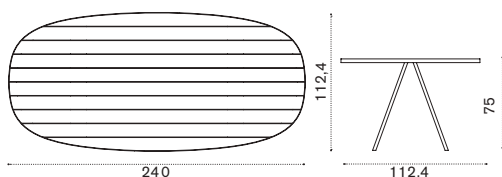

 → 65   → 8

Rectangular dining table 200x99

with pickled teak table top ESTPRD__T5

 → 54   → 8

Oval dining table 240x112,4

with pickled teak top ESTPOD__T5

 → 55   → 8

Sun lounger