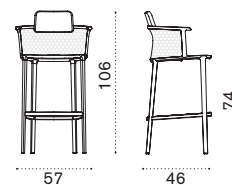

Barstool

NISGD__T1

→ 11