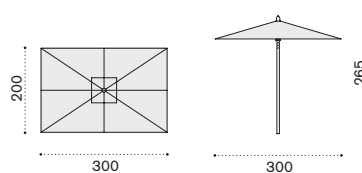

Ethi-Care

Square umbrella 2,2x2,2 m

UMOMQM1P_

12 kg → ☔ ☀

Rectangular umbrella 3x2 m

UMOMRP_

12 kg → ☔ ☀

Square umbrella 3,5x3,5 m