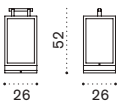

Rechargeable table lamp

CALATRB4_T5
→ 9

IP44 2700° K
LED n. 4 x 4W
N. batteries: 2 x 12V 2Ah SSL
Max endurance with batteries: 10h
Recharging cycle 8h
ENERGETIC CLASS: A