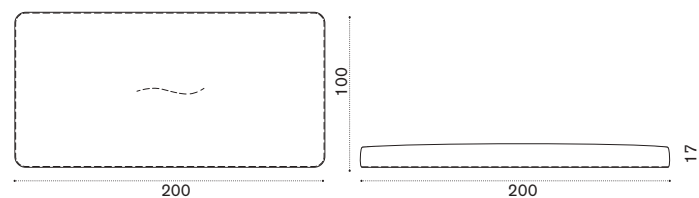

Cushion 200x100

soft ivory melange CPCUM3O001
aquamarine CPCUM3O732

→ 14 ☀

Short back cushion

soft ivory melange CPCUSCM1O001
aquamarine CPCUSCM1O732

→ 4 ☀

Long back cushion

soft ivory melange CPCUSCM2O001
aquamarine CPCUSCM2O732

→ 5.5 ☀

Armrest cushion

soft ivory melange CPCUBRO001
aquamarine CPCUBRO732

→ 1 ☀

Back cushion 50x30

soft ivory melange CPCUSCRO001
aquamarine CPCUSCRO732
elitis acquamarina CPCUSCRO111440

→ 1,5 ☀

Back cushion 45x45

soft ivory melange CPCUSCQO001
aquamarine CPCUSCQO732
elitis acquamarina CPCUSCQO11440

→ 1 ☀

Coffee table Ø53 H7

d. grey + ice white CPTCTH1DGLI
d. grey + brown CPTCTH1DGLIE
d. grey + acquamarina CPTCTH1DGPSP

→ 9

Coffee table Ø53 H33

d. grey + ice white CPTCTH2DGLI
d. grey + brown CPTCTH2DGLIE
d. grey + acquamarina CPTCTH2DGPSP

→ 10