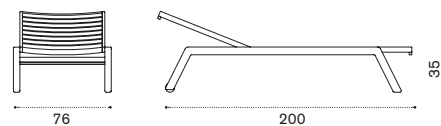

Rectangular dining table 240x160

teak COTPRM1T1
pickled teak COTPRM1T5
kg → 105

XL rectangular dining table 300x110

teak COTPRM2T1
pickled teak COTPRM2T5
kg → 108

Sun lounger

teak COLET1
pickled teak COLET5
mattress COCULEA____
kg → 22