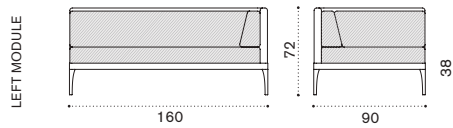

IFDMF_D4_W2_
cushions, seat+back IFCUDMF_AW2_
 → 25 

Daybed module right (D) / left (S)

IFDMD_D4_W2_
cushions, seat+back IFCUDMD_AW2_
 → 47 

Pouf

IFPUD4_W2_
cushion IFCUPUAW2_
 → 14 

Sun lounger

aluminium + lightwick IFLED4_W2_
mattress IFCULEAW2_
 → 17 