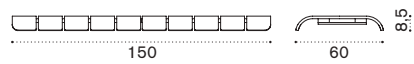

Ace

Patrick Norguet
Collection composed of:
referee chair / bench / bag holder / shoe
holder / storage / tray / free-standing panel.

FSC™ certified product

Seat L 150cm without backrest

teak ACS20T1

→ 10