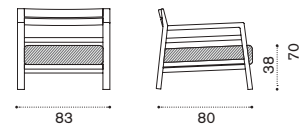

Lounge armchair

teak COPLT1
pickled teak COPLT5
cushions, seat+back COCUPLA____

→ 34