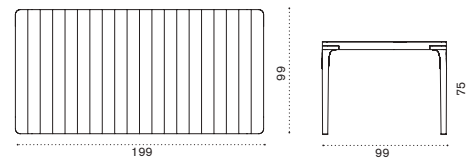

Rectangular dining table 199x99

aluminium + teak PLTPRM1D4_T1

→ 40 → 8