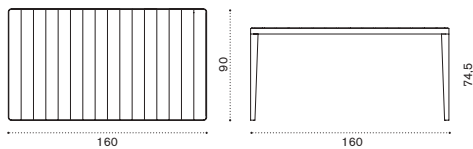

Rectangular dining table 160x90

pickled teak LATPRM2B40T5
teak LATPRM2B51T1

→ 36 → 6-8