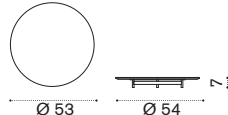

 → 9

Coffee table Ø53 H33

d. grey + ice white CPTCTH2DGLI
d. grey + brown CPTCTH2DGLIE
d. grey + acquamarina CPTCTH2DGPSP

 → 10

Coffee table 140x65x25H

dark grey + ice white CPTCRM2DGLI
dark grey + brown CPTCRM2DGLIE