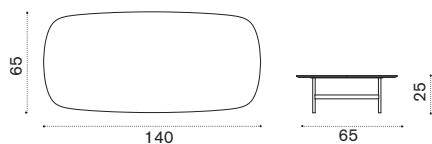

 → 9

Coffee table Ø53 H33

d. grey + ice white CPTCTH2DGLI
d. grey + brown CPTCTH2DGLIE
d. grey + acquamarina CPTCTH2DGPSP

 → 10

Coffee table 140x65x25H

dark grey + ice white CPTCRM2DGLI
dark grey + brown CPTCRM2DGLIE

 → 30

Coffee table 80x35x7H

dark grey + ice white CPTCRM1DGLI
dark grey + brown CPTCRM1DGLIE

 → 10

Swing

Patrick Norguet
 Collection composed of: alcove / 2 seater sofa / porch swing / XL sofa / lounge armchair / modular sofa / daybed / small and large coffee table / club armchair / barstool / dining armchair / round and rectangular dining table / pouf.