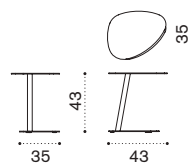

Material

Aluminium
Warmwhite

Aluminium
Warmgrey

Aluminium
White

Aluminium
Mud Grey

Smart side table 43x35

SMTCRD__

→ 3,5