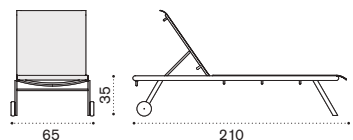

Sunbed

Metal white + white ethitex EILEB31E57
Metal mud grey + dove grey ethitex EILEB40E52

→ 17