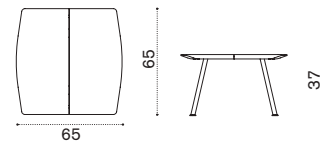

Square coffee table 65x65

AGTCQB48T1

→ 9