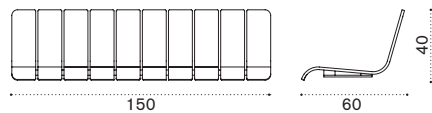

Seat L 150cm with backrest

teak ACS21T1

→ 16,5

Seat L 60cm without backrest

teak ACS10T1

→ 4