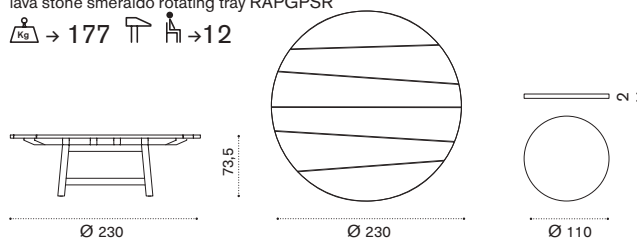

Round dining table Ø 230

brushed natural teak RATPTM1T1S
pickled teak RATPTM1T5
statuary marble rotating tray RAPGMS
lava stone smeraldo rotating tray RAPGPSR

→ 177 → 12