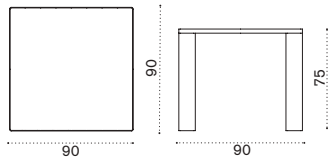

Square dining table 90x90

with ceramic stone top slate grey ESTPQD__LN
with ceramic stone top dove grey ESTPQD__LG

→ 23 → 4