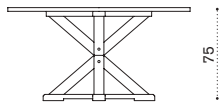

Pickled Teak

Natural Teak

Rain cover

Ethi-Care

Round dining table Ø 147

teak CSTPTT1
pickled teak CSTPTT5

→ 61,5 → 6-8

Ø 147