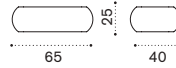

Rectangular coffee table 65x40

LOTGRW2_

→ 5,5