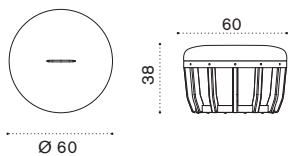

Pouf Ø 60 h38

pickled teak + seat cushion SWPM21D__T5
natural teak + seat cushion SWPM21D__T1

→ 10,5