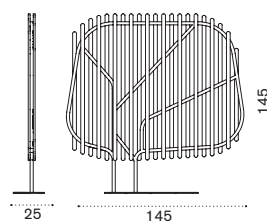

Clostra

Emmanuel Gallina
Collection composed of: high shield
/ low shield / planter.

FSC™ certified product

Material

Shield 145x145 → 10,5
CTSCM2D44T1

→ 13

294

Ethimo