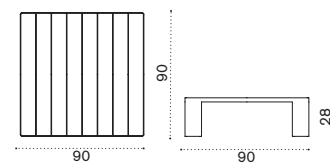

 → 53

Square coffee table 90x90

with slate grey ceramic stone top ESTCQD__LN
 with dove grey ceramic stone top ESTCQD__LG

 → 21

Square coffee table 90x90

with pickled teak top ESTCQD__T5

 → 19

Round coffee table Ø 56