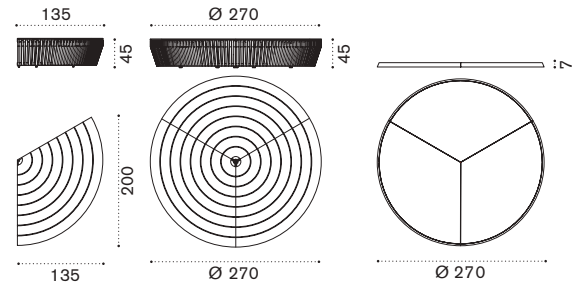

Round lounge bed

Ø 2,7m x h44 cm
Accoya® HULBT1A
Siberian Larch HULBT1L
mattress Ø 2,7m h8cm HUCUNI____
decorative cushion 55x55 cm
RACUSCM1____

→ 161