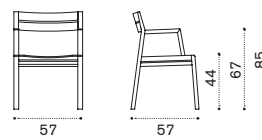

Dining armchair

teak COPDT1
pickled teak COPDT5
kg → 10