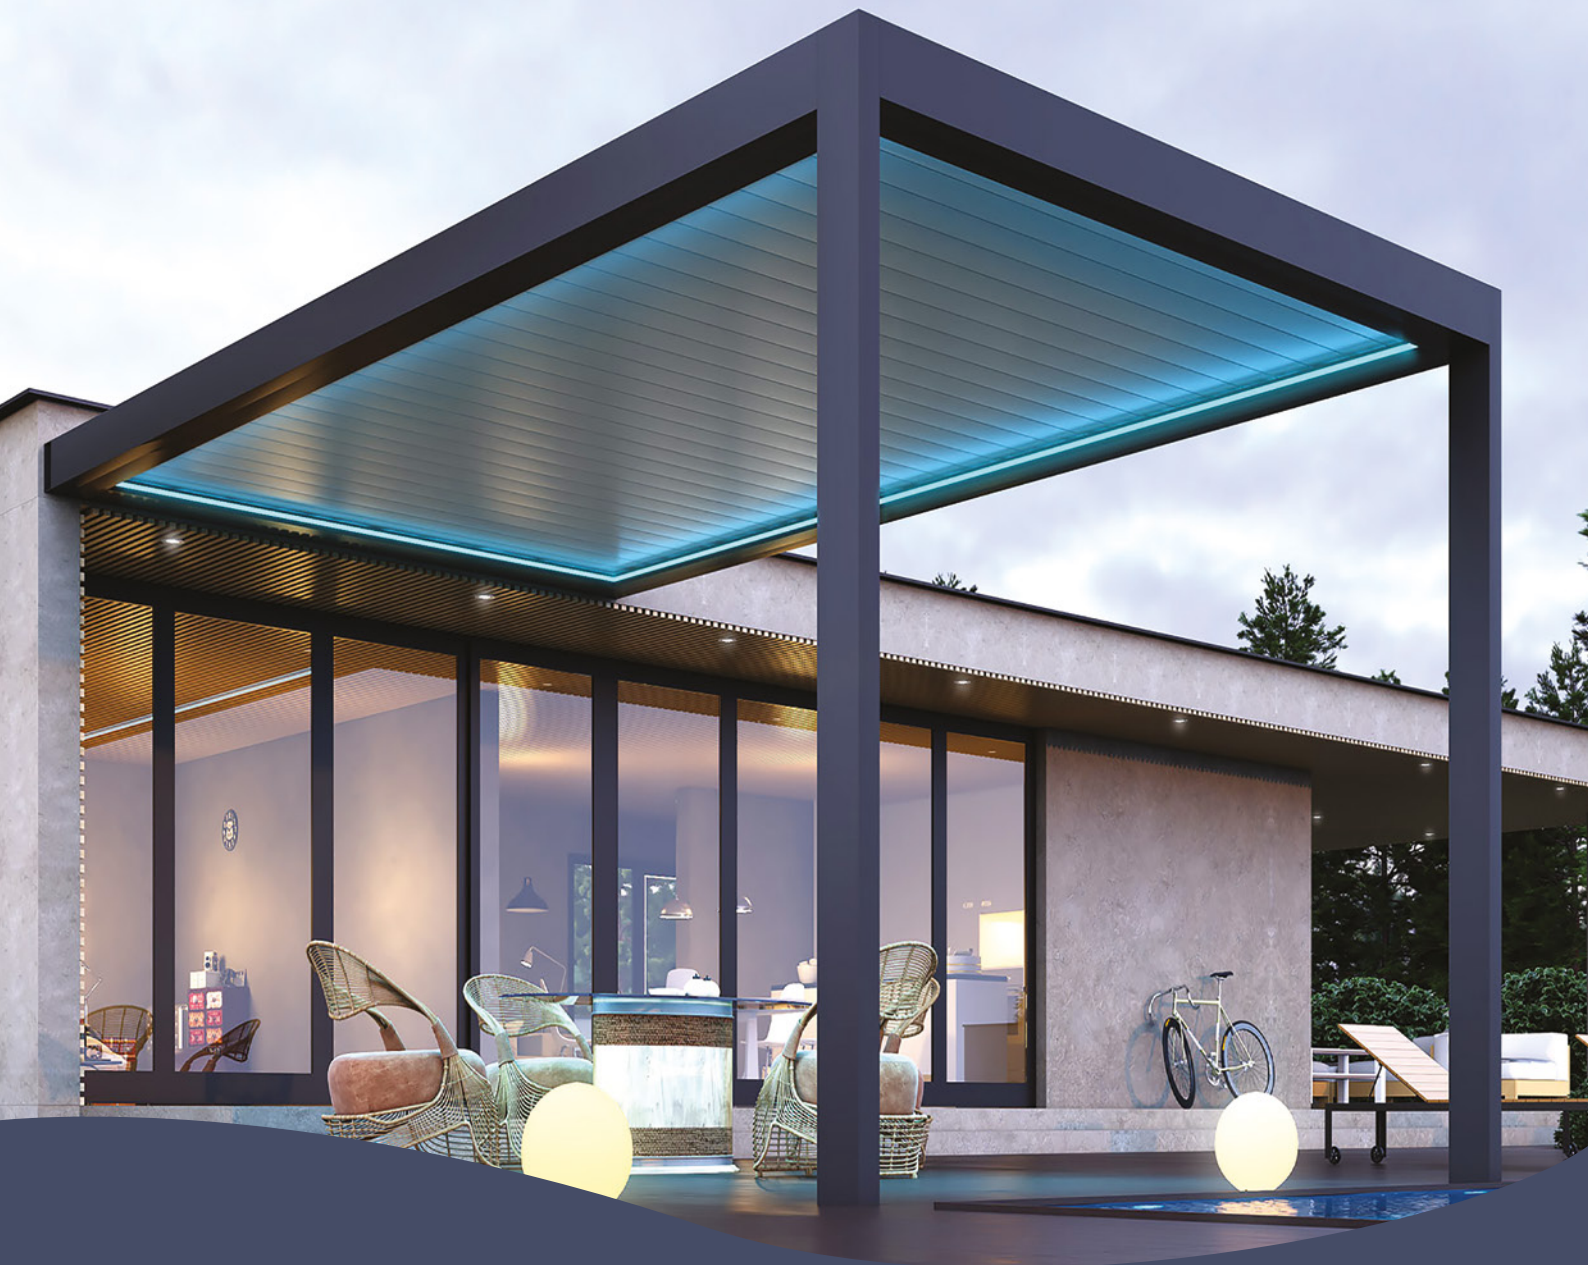

**GOSSOUTDOOR**

shading systems

**RETRACTABLE  
PERGOLAS & AWNINGS**

**GOSSOUTDOOR**

shading systems

Our retractable roof systems provide a stylish architectural covering which allows the outdoor areas to be used all year round in any weather condition.

## Bioclimatic Pergola Zeus

Retro

Modern

A work of wonders, the Bioclimatic Pergola series is one of our most contemporary installations. The Zeus series can create a bold statement in your outdoor space as well as be an incredibly flexible solution to extending your outreach with a variety of options to suit every individual project - whether standing tall by itself or attached to your property.