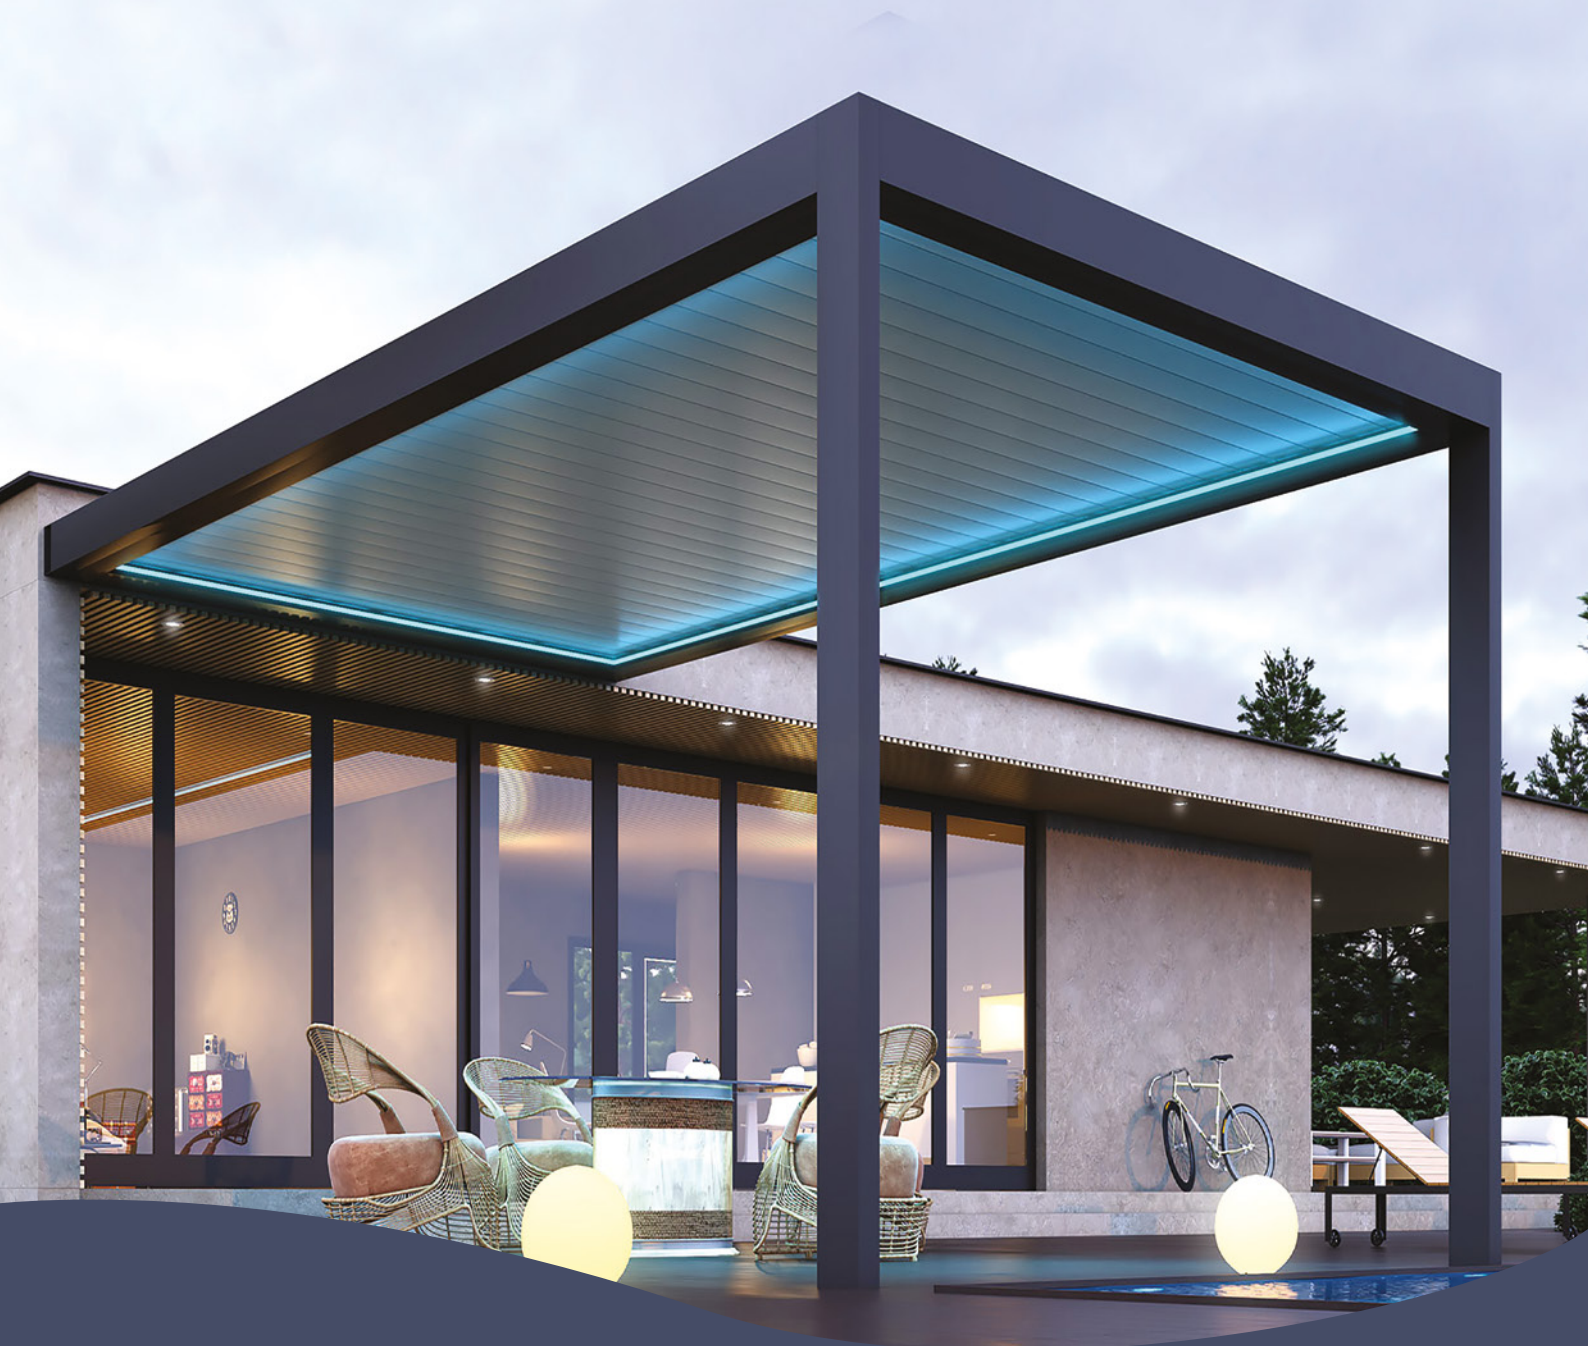

**GOSSOUTDOOR**

shading systems

**RETRACTABLE  
PERGOLAS & AWNINGS**

Our retractable roof systems provide a stylish architectural covering which allows the outdoor areas to be used all year round in any weather condition.

## Bioclimatic Pergola Zeus

A work of wonders, the Bioclimatic Pergola series is one of our most contemporary installations. The Zeus series can create a bold statement in your outdoor space as well as be an incredibly flexible solution to extending your outreach with a variety of options to suit every individual project - whether standing tall by itself or attached to your property.

## Pergola Inclined Rhea

Subulate Minima is a bespoke design model, hangs easily from walls and requires no ground support, so it's ideal for covering those tight areas.

This is a flexible, retractable system which has the option to be free-standing as well as wall-mounted. A pergola which is suitable for everyday budgets.