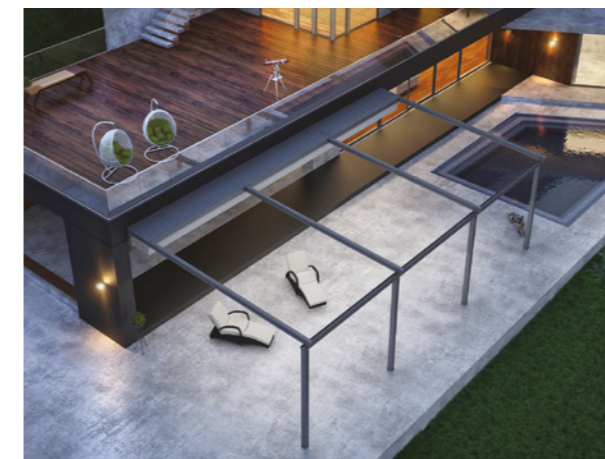

Our retractable roof systems provide a stylish architectural covering which allows the outdoor areas to be used all year round in any weather condition.

## Bioclimatic Pergola Zeus

A work of wonders, the Bioclimatic Pergola series is one of our most contemporary installations. The Zeus series can create a bold statement in your outdoor space as well as be an incredibly flexible solution to extending your outreach with a variety of options to suit every individual project - whether standing tall by itself or attached to your property.

## Pergola Inclined Rhea

Subulate Minima is a bespoke design model, hangs easily from walls and requires no ground support, so it's ideal for covering those tight areas.

This is a flexible, retractable system which has the option to be free-standing as well as wall-mounted. A pergola which is suitable for everyday budgets.