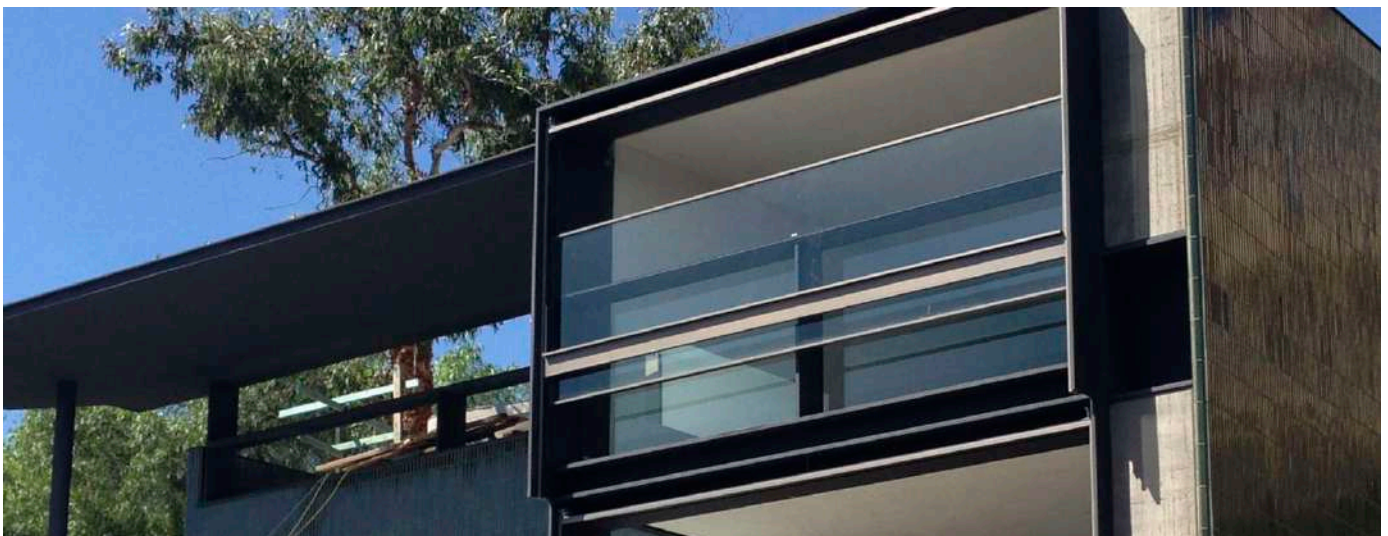

External screens are an alternative based on either the Guillotine Glazing or Vertical Motorised system. The latter is a popular selection in the modern environment, with smooth seamless automation; whereas, the Rail system is especially durable in bad weather conditions and affords a solution when an ease of movement is favoured - a simple rail system fits into the pergola's framework systems.