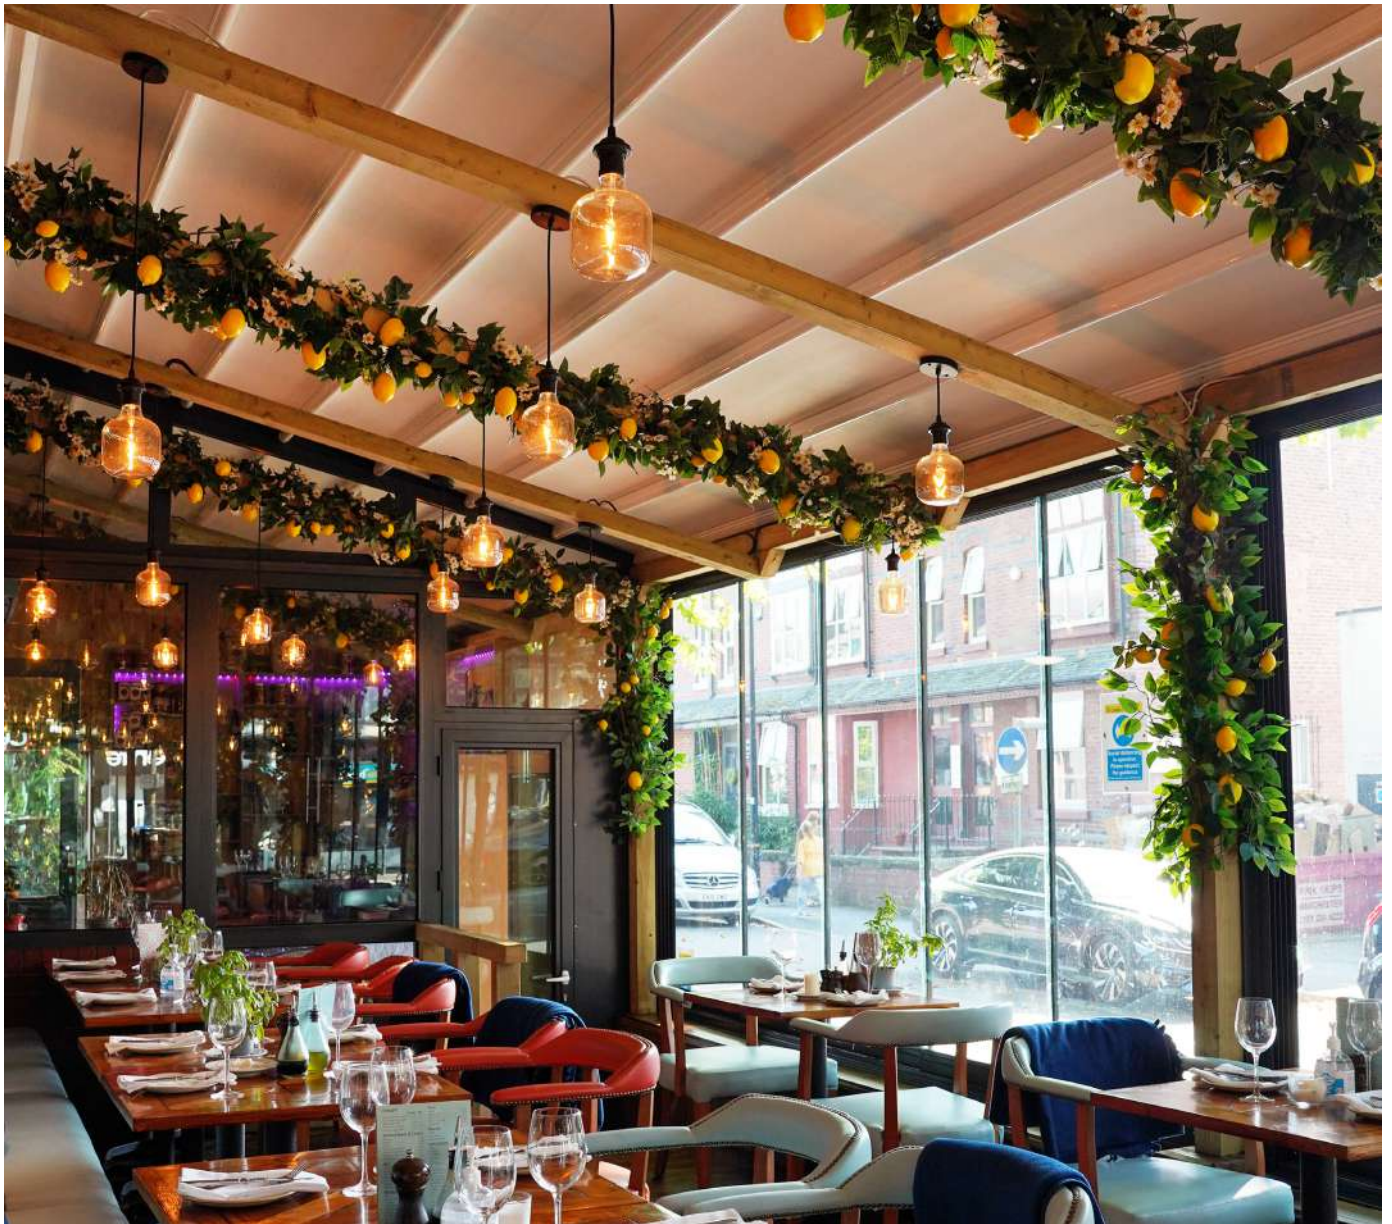

OUR CLIENTS

The awesome clients we get work with every day.

Our clients are an extension of GOSS Outdoor. They're unique and driven. We share the same passion and creativity and authenticity reaching customers as they do. So we'd like to say a big thank you to all of them for choosing GOSS Outdoors and living life beyond imagination.

SOHO

moloko

Mulino
BAR - CICCETTI - PIZZERIA