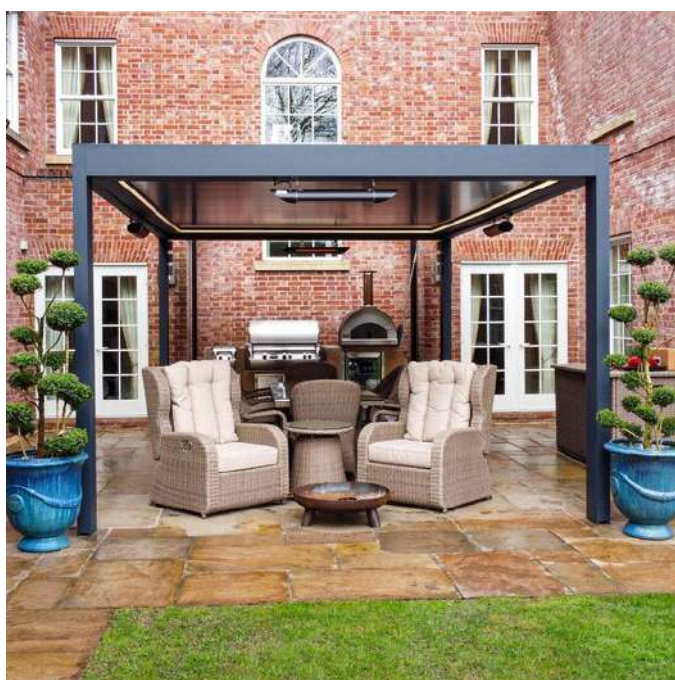

We have utilised the Zeus sharp edge cuboid shape to add a dash of luxury wherever it is placed. Our main priority is creating a modern oasis for you to escape in with your Bioclimatic Pergola.

Attached Modules

From our Zeus series we have 4 systems that are attached systems, these include: Zeus Retro, Zeus Modern, Zeus Limitless and Zeus Utopia.

Zeus Retro: Louvres rotate and retract, has 2 frontposts.

Zeus Modern: Louvres rotate and retract, has no posts but instead a robust hanging system.

Zeus Limitless: Louvres rotate and retract, has no posts and instead is attached to an already existing structure, not a wall.

Zeus Utopia: Louvres do not rotate and retract back but instead tilt, has 2 front posts.