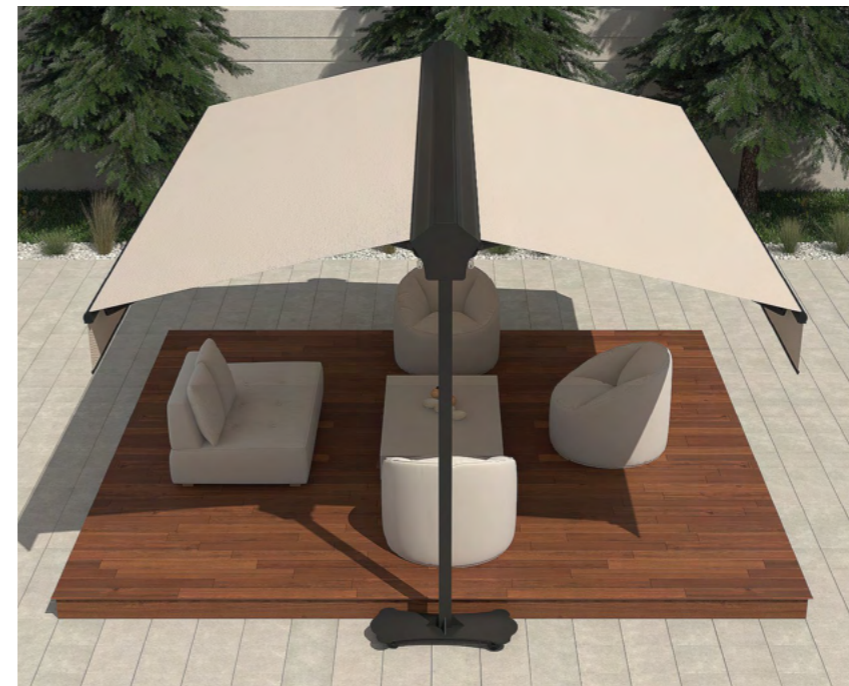

CLASSIC AWNINGS

A freestanding twin awning system, designed to build for areas that require more coverage.

SELENE series comes with Retractable & Ready to Mount, complimented via Chosen Fabric by GOSS Outdoor Shading Systems. This product comes standard as: manually operated with a winder/crank handle.

Make your outdoor area stand out with this double-sided retractable awning. Each awning can be operated individually by manually or an electric motor. This can be placed in any area

Max width: 7000 mm
Max projection: 8000 mm

56 sqm Maximum Coverage on a Single System