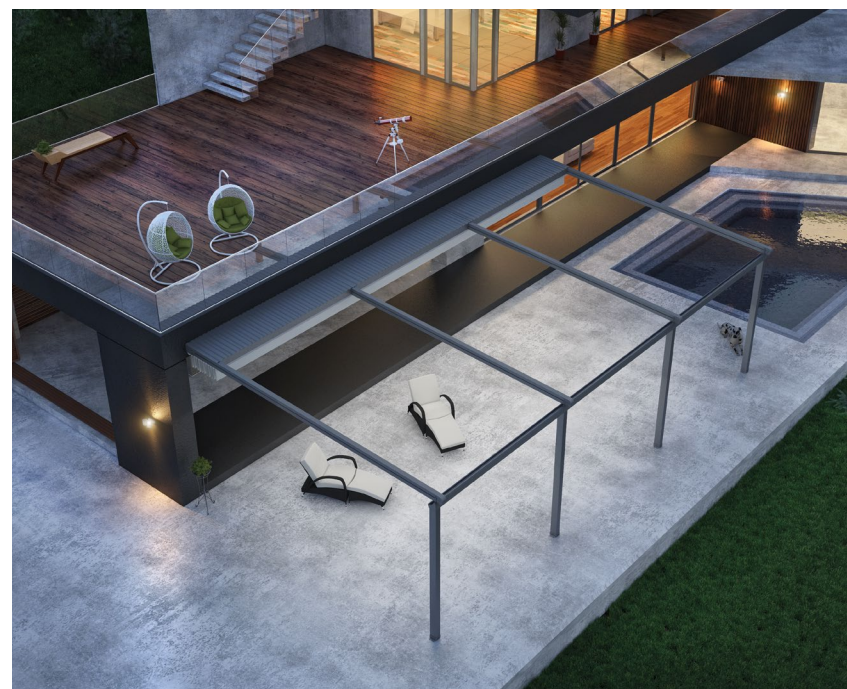

CRONUS

Teak (/tik/) (*Cronus grandis*) is a tropical hardwood species placed in the family Lamiaceae. *Tectona grandis* is a large, deciduous tree that occurs in mixed hardwood forests. It has small, fragrant white flowers and papery leaves that are often hairy on the lower surface. It is sometimes known as the "Burmese Teak". Therefore Cronus is our most premium retractable pergola system provides a stylish architectural covering as per the name was given via precious botanic plant.

Range has a wide range of uses from villas, cafes to restaurants, hotels & corporate chain stores. The sound system provides effective sound coverage enhancing your guests' a unique experience. With optional and various glass coverings, you can relax in your set apart veranda with improved energy efficient zone.

Max width: 12000 mm

Max projection: 10000 mm

120 sqm Maximum Coverage on a Single System

Available Options

- Linear LED Lighting System
- 3W Spot LED Lighting System
- Anodised Surface Treatment
- Sun Sensor
- Selective Wood Coating
- Wind Sensor
- RAL Choice of Non-standard RAL Colours
- Patio Heaters
- Ballcony Glass & Glazing Systems
- Aerofoil Louvres
- Aluminium Doors
- Architectural Fabrics
- Aluminium Windows
- Integrated Speaker Module GOSS Audio System

RHEA

An oak is a tree or shrub in the genus *Inclined* (Latin "oak tree") of the beech family, Fagaceae. There are approximately 600 extant species of oaks. The common name "oak" may also appear in the names of species in related genera, notably *Lithocarpus*.

Inclined Rhea system is a wall-mount retractable pergola structure, ideal to suit unremarkable budgets.

The application of a design with rhea shape is an substitute that has proven popular in both residential and leisure project work.

Bring functionality and style to your outdoor spaces with the touch of a button by turning them into areas for commercial, residential and hospitality alfresco zones.

Max width: 12000 mm

Max projection: 7000 mm

84 sqm Maximum Coverage on a Single System

Available Options

- 3W Spot LED Lighting System
- Linear LED Lighting System
- Sun Sensor
- Anodised Surface Treatment
- Wind Sensor
- Selective Wood Coating
- Patio Heaters
- RAL Choice of Non-standard RAL Colours
- Aerofoil Louvres
- Ballcony Glass & Glazing Systems
- Aluminium Doors
- Architectural Fabrics
- Aluminium Windows
- Integrated Speaker Module GOSS Audio System