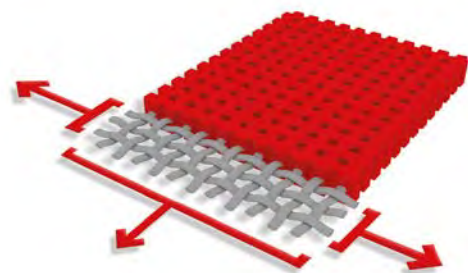

TS Solar Transmission (%)

RS Solar Reflection (%)

AS Solar Absorption (%)

TV (n-h)
Normal-hemispherical
visible light transmission (%)

g tot^e External solar factor,
Type "C" glazing:
insulating, double
glazing

Précontraint Technologie

With Serge Ferrari's unique Précontraint technology, which is protected by a worldwide patent, biaxial tension (along both the warp and weft) is applied to composite materials throughout the manufacturing process. This gives the materials unique properties in terms of dimensional stability, mechanical strength, coating thickness and flatness.