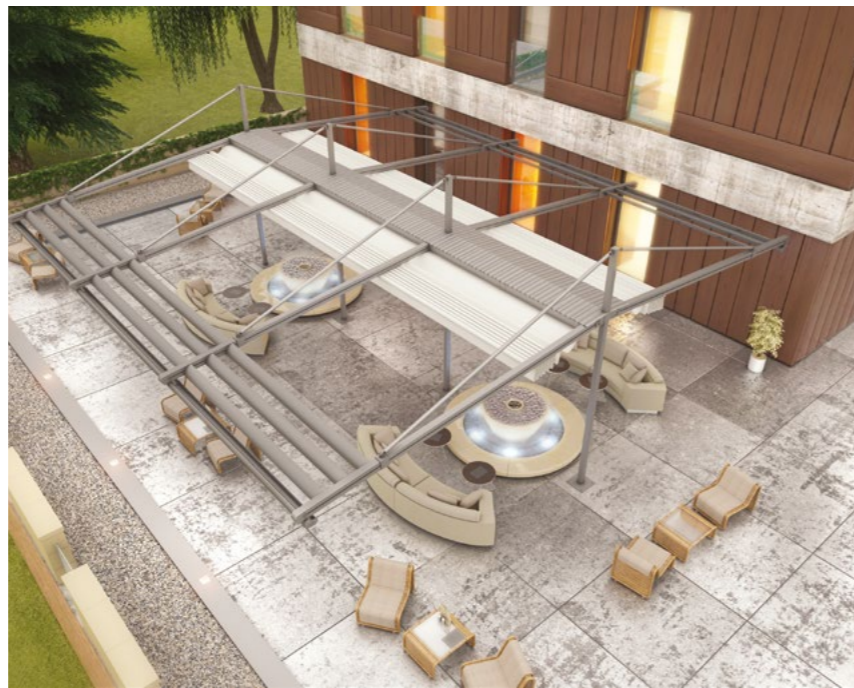

R3 N L NE

Master of Disguise. The illusion of Aluminium. Our reputation for quality has been earned by insisting on only the very best material. We have developed our R3 system to your required level including integrated support post, with combining straight line rafter profiles.

Available Series

Max width: 12000 mm
Max projection: 10000 mm
120 sqm Maximum Coverage on a Single System

Max width: 12000 mm
Max projection: 10000 mm
120 sqm Maximum Coverage on a Single System