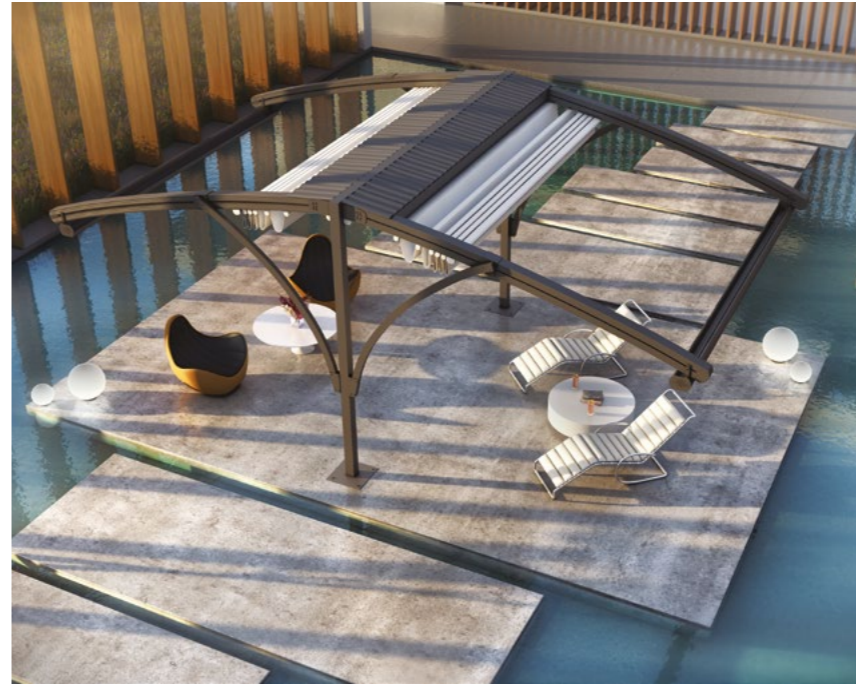

R5 N L NE

The R5 series operation is supremely confident, connected and effortlessly delivered thanks to a carefully engineered suite of technologies. Central support beam generates cantilever look, merging with linear rafters created luxurious free standing pergola system.

R5 SEGMENTAL

Combining luxury and refinement with world-renowned all-condition capability, R5 series continues to be leading-edge. Segmental shape rafters offer a new level of style, whilst its unique GOSS technologies and optimised geometry secure its position at the forefront of all-season retractable pergolas league.